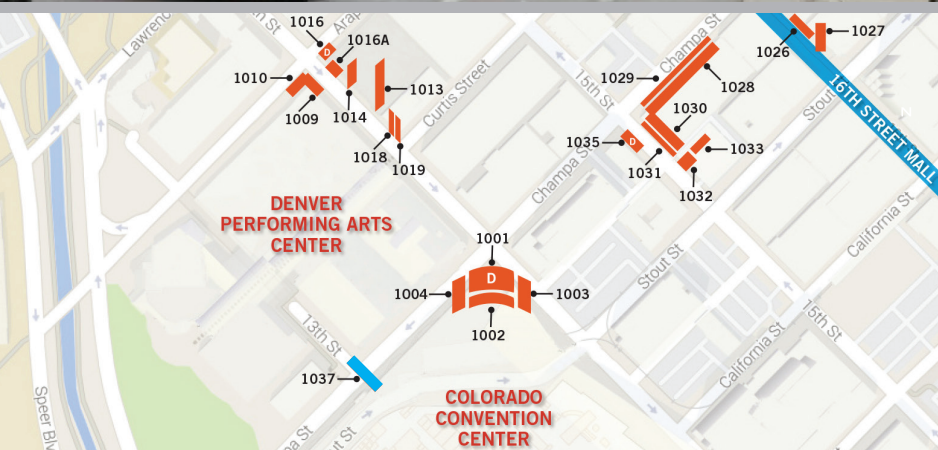

DENVER THEATRE DISTRICT

DENVER

GEOPATH ID: 30760927

SIZE: 8'H x 60'W

ILLUMINATED: YES

FACING: NE

LAT: 39.743743

LONG: -104.997558

WEEKLY IMPs 18+: 108,004

DESTINATION DESCRIPTION

This one-of-a-kind location can not be missed! Located on the pedestrian bridge connecting the Colorado Convention Center and Denver Performing Arts Complex, all traffic passes directly beneath the sign. With no other media within line of sight, this stand alone structure reaches traffic heading onto Speer Blvd. toward I-25, Auraria Campus, Pepsi Center and other areas near downtown Denver.