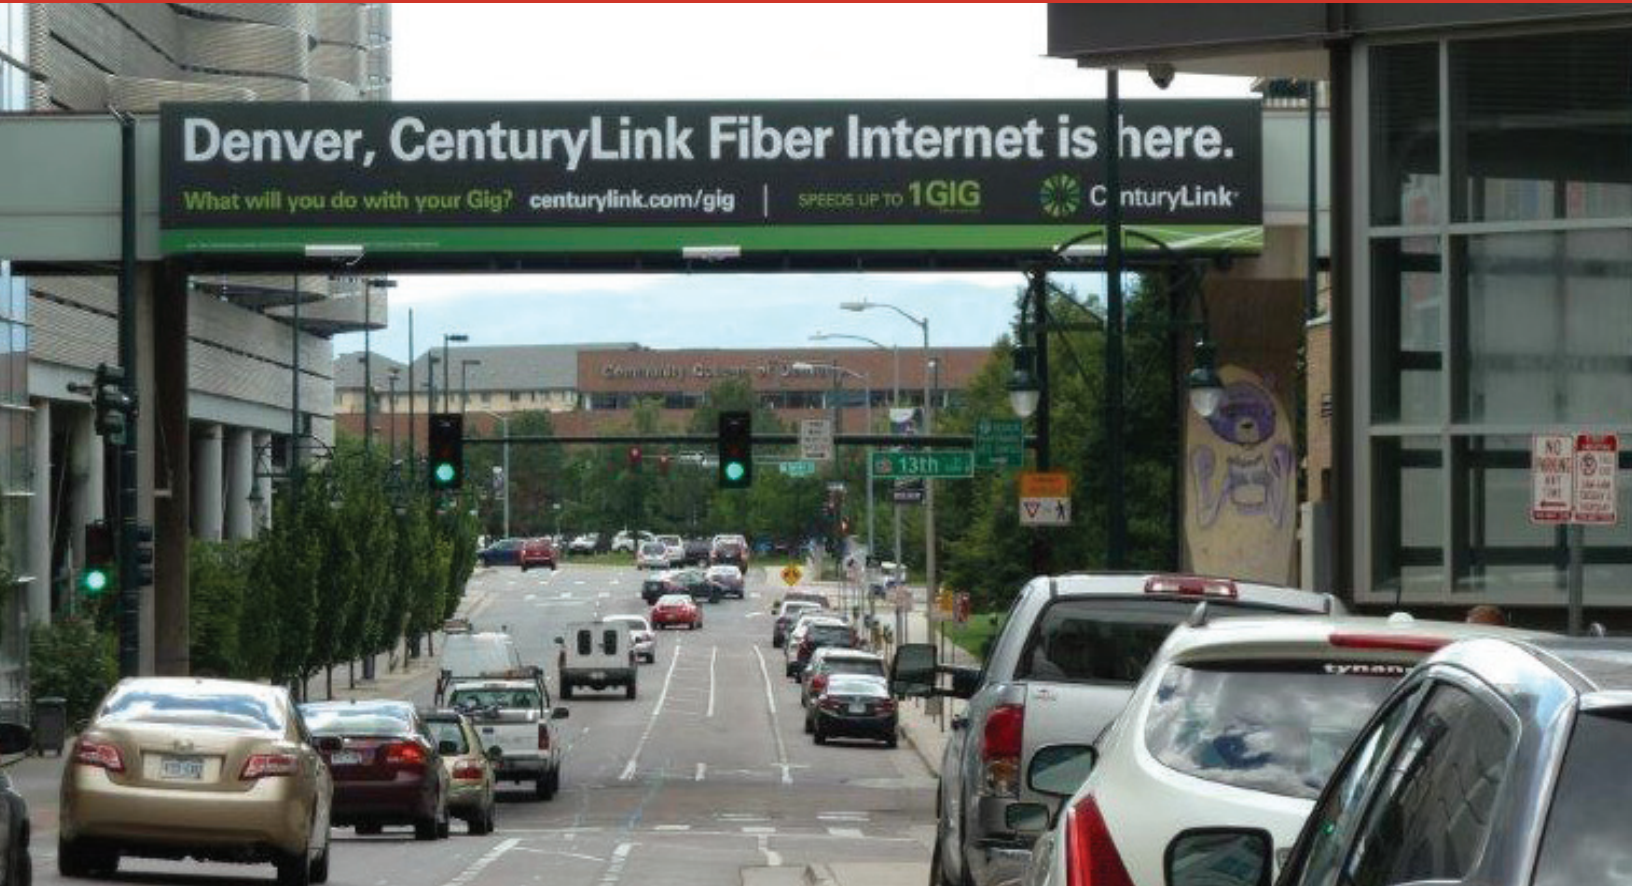

DENVER THEATRE DISTRICT

DENVER

GEOPATH ID: 30760927

SIZE: 8'H x 60'W

ILLUMINATED: YES

FACING: NE

LAT: 39.743743

LONG: -104.997558

WEEKLY IMPs 18+: 108,004

DESTINATION DESCRIPTION

This one-of-a-kind location can not be missed! Located on the pedestrian bridge connecting the Colorado Convention Center and Denver Performing Arts Complex, all traffic passes directly beneath the sign. With no other media within line of sight, this stand alone structure reaches traffic heading onto Speer Blvd. toward I-25, Auraria Campus, Pepsi Center and other areas near downtown Denver.