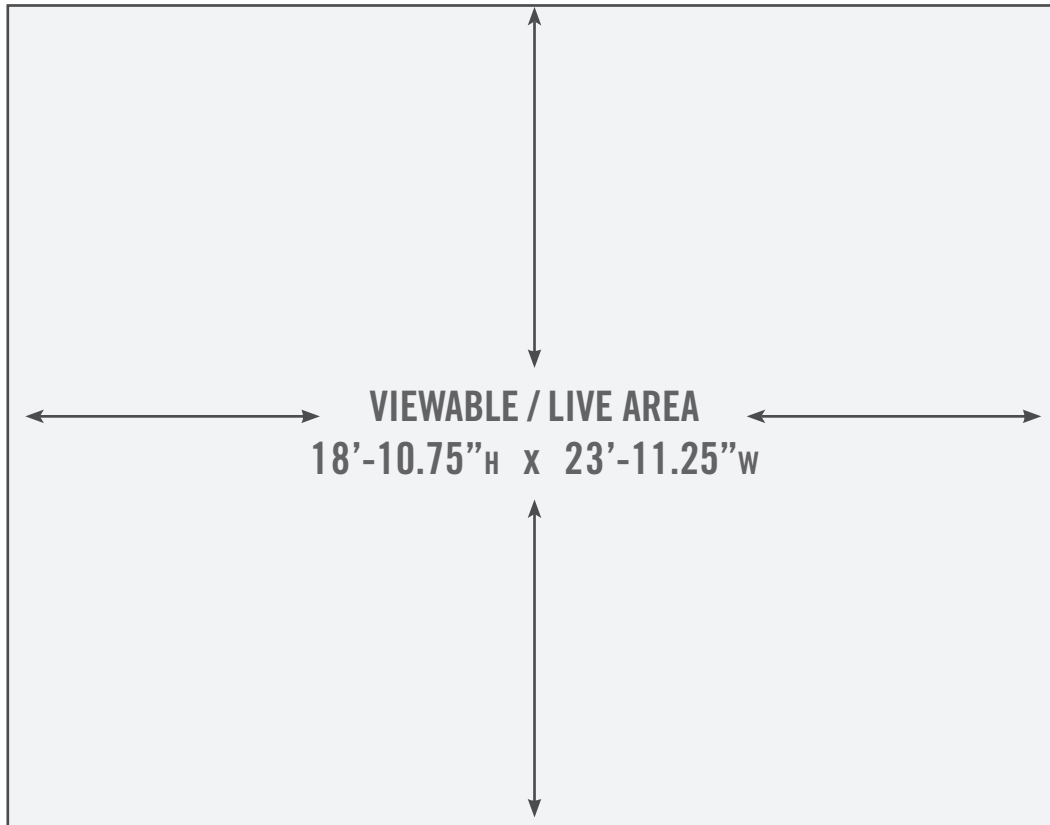

#1016

DIGITAL

SPEC SHEET

VIEWABLE / LIVE AREA: 18'-10.75" H x 23'-11.25" W

DIGITAL CONTENT

- Digital Resolution: 360 H x 456 W (pixels)
- Frames per second: 30 fps (square pixels)
- Length: :15 seconds
- All rendered artwork: (1.0)px @ 72 dpi
- Color mode: RGB