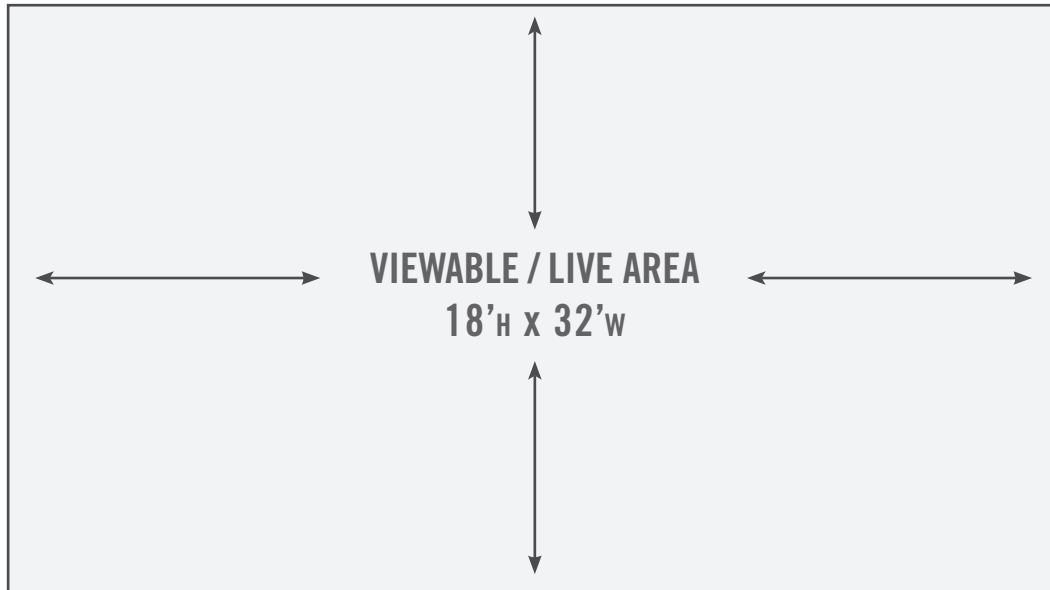

#1025

DIGITAL

SPEC SHEET

VIEWABLE / LIVE AREA: 18'H x 32'W

DIGITAL CONTENT

- Digital Resolution: 540 H x 960 W (pixels)
- Frames per second: 30 fps (square pixels)
- Length: :15 seconds
- All rendered artwork: (1.0)px @ 72 dpi
- Color mode: RGB