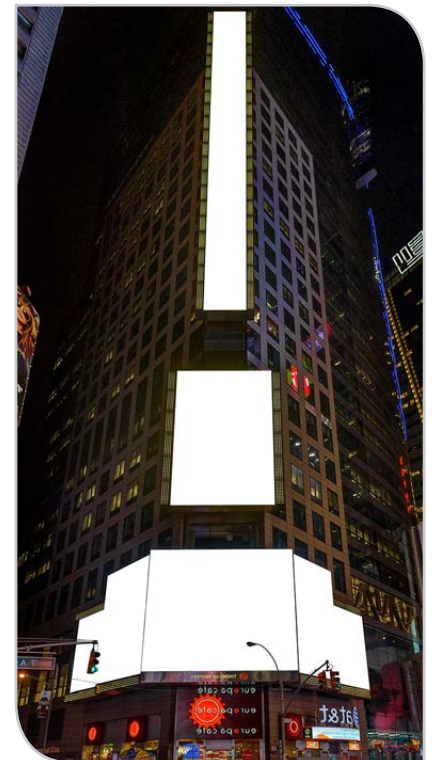

MOTION GRAPHIC CONTENT

Please refer to the After Effects template and Tutorial PDF for detailed information regarding creation and delivery of motion graphics on this display. Please do not make separate movie files for each screen.

SIGN #	PIXELS (W X H)	FEET (W X H)
3	400 x 5160	13.1 x 169.5
4	832 x 1408	27.6 x 46.1
5	480 x 704	15.8 x 23.1
6	608 x 992	20.1 x 32.5
7	1088 x 992	35.8 x 32.5
8	512 x 992	16.9 x 32.5
9	512 x 704	16.9 x 23.1
10	256 x 704	8.5 x 23.1
11	320 x 704	10.6 x 23.1
12	384 x 736	12.7 x 24.1
13	416 x 800	13.8 x 26.2

● = Sign Number