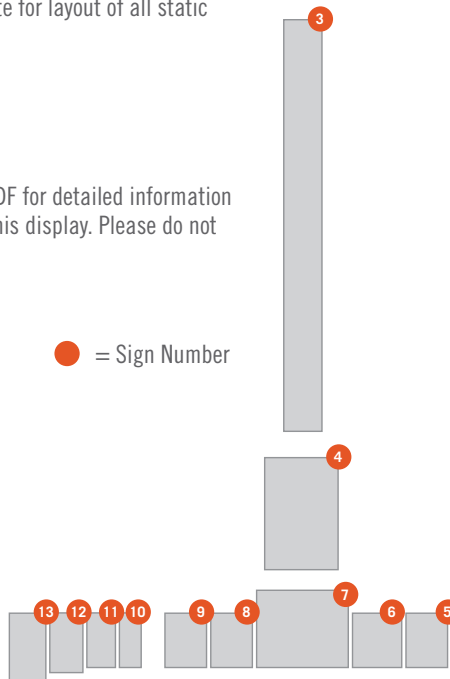

MOTION GRAPHIC CONTENT

Please refer to the After Effects template and Tutorial PDF for detailed information regarding creation and delivery of motion graphics on this display. Please do not make separate movie files for each screen.

SIGN #	PIXELS (W X H)	FEET (W X H)
3	400 x 5160	13.1 x 169.5
4	832 x 1408	27.6 x 46.1
5	480 x 704	15.8 x 23.1
6	608 x 992	20.1 x 32.5
7	1088 x 992	35.8 x 32.5
8	512 x 992	16.9 x 32.5
9	512 x 704	16.9 x 23.1
10	256 x 704	8.5 x 23.1
11	320 x 704	10.6 x 23.1
12	384 x 736	12.7 x 24.1
13	416 x 800	13.8 x 26.2

● = Sign Number