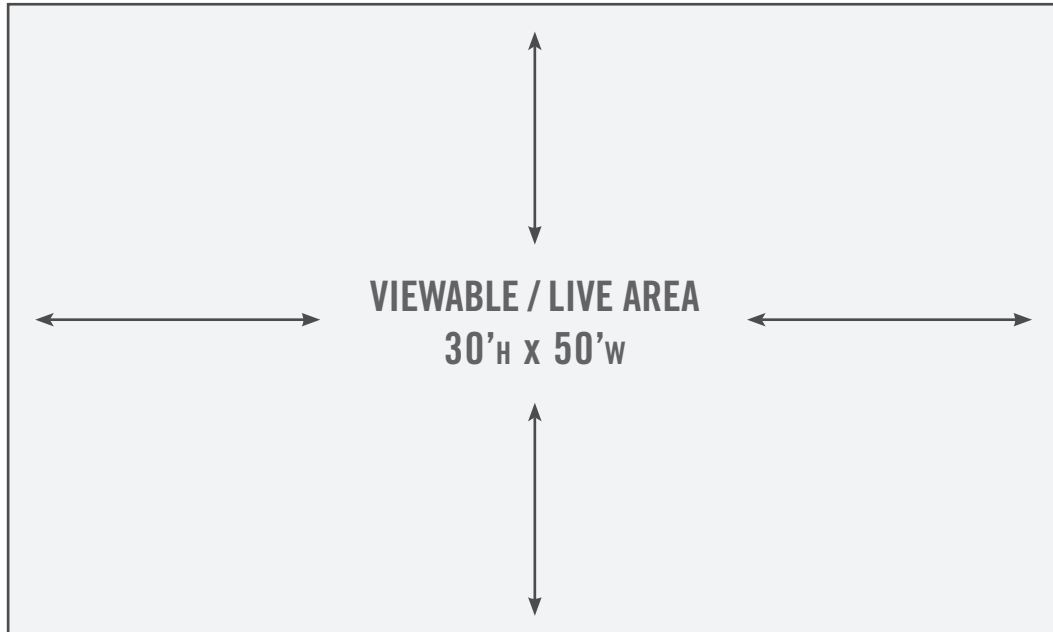

#9A

DIGITAL

SPEC SHEET

VIEWABLE / LIVE AREA: 30'H x 50'W

DIGITAL CONTENT

- Digital Resolution: 720 H x 1200 W (pixels)
- All rendered artwork: (1.0)px @ 72 dpi
- Length: :15 seconds
- Color mode: RGB
- Create as: 1200W x 720H square pixels, 30 FPS