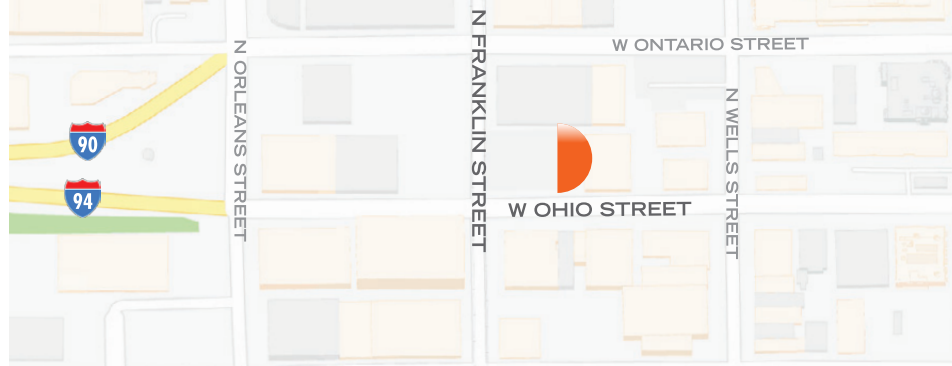

101-104

CHICAGO, IL.

RIVER NORTH / DOWNTOWN

BC UNIT ID: CHI 101-104

LOCATION: OHIO ST & FRANKLIN ST

GEOPATH ID: 30747924

SIZES: 101: 36' H X 20' W | 102: 36' H X 44' W

103: 15'2" H X 49' 2" W | 104: 15'2" H X 49' 2" W

FORMAT: STATIC, ILLUMINATED

FACING: W

LAT: 41.89246

LONG: -87.63542

DESTINATION DESCRIPTION

Located on Ohio Street off the main exit ramp from the Kennedy Expressway, which leads to Michigan Avenue and The Loop Business District, this static domination is the ONLY 4-faced unit that exists in Chicago. It lies within 6 blocks of several high-end auto dealerships including Maserati, Bentley, Bugatti, AstonMartin, BMW, Audi and Infiniti.