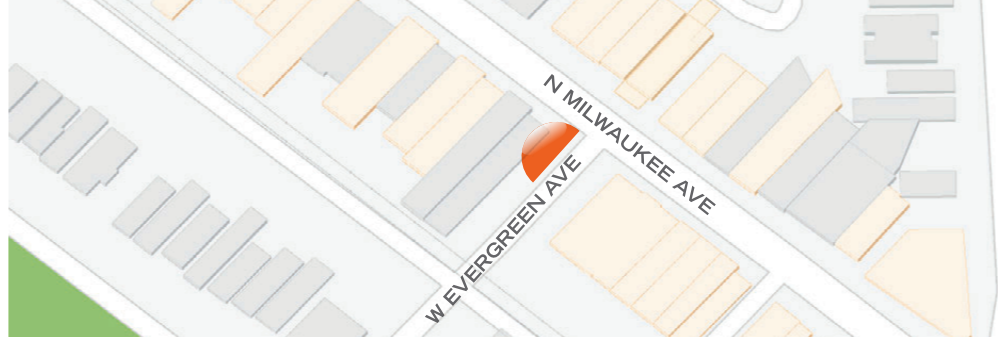

# BRANDED CITIES

CHICAGO, IL.

BUCKTOWN / WICKER PARK / DOWNTOWN

BC UNIT ID: CHI 1440  
LOCATION: MILWAUKEE AVE & EVERGREEN ST  
GEOPATH ID: 30711045  
SIZES: 27' H x 19' W  
FORMAT: VINYL WALLSCAPE, ILLUMINATED  
FACING: S  
LAT: 41.90792  
LONG: -87.67374

## DESTINATION DESCRIPTION

In the center of Bucktown/Wicker Park, this unit is located on Milwaukee Avenue which serves as an alternative to the Dan Ryan Expressway and is traveled from the Loop Business District to downtown neighborhoods. It is surrounded by a vibrant hub of culture, commerce, nightlife and affluent art scene.