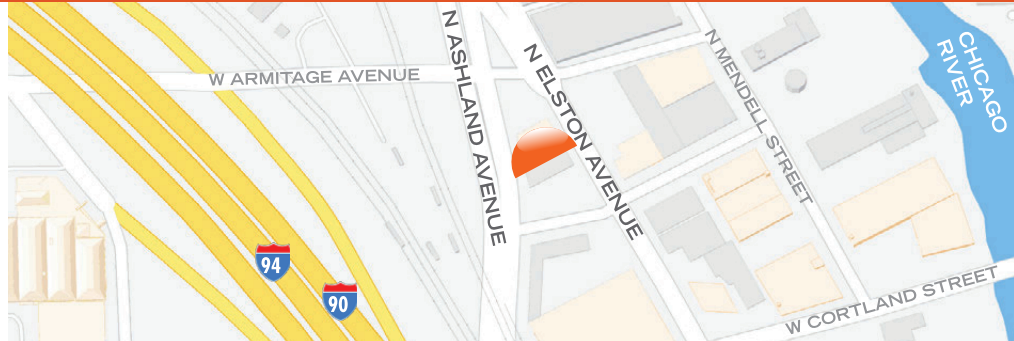

1955

BRANDED CITIES

CHICAGO, IL.

BUCKTOWN / LINCOLN PARK

BC UNIT ID: CHI 1955

LOCATION: ELSTON AVE & ASHLAND AVE

GEOPATH ID: 30711041

SIZES: 14' H x 48' W

FORMAT: VINYL WALLSCAPE, ILLUMINATED

FACING: S

LAT: 41.91791

LONG: -87.66754

DESTINATION DESCRIPTION

This unit is located at the onramp to the Kennedy Expressway (90/94) from Bucktown/Wicker Park/Lincoln Park, connecting Wrigleyville, Lakeview and Bucktown/Wicker Park with the Loop and River North. The Bucktown neighborhood is known for its nightlife, dining and entertainment which caters to young professionals and families.