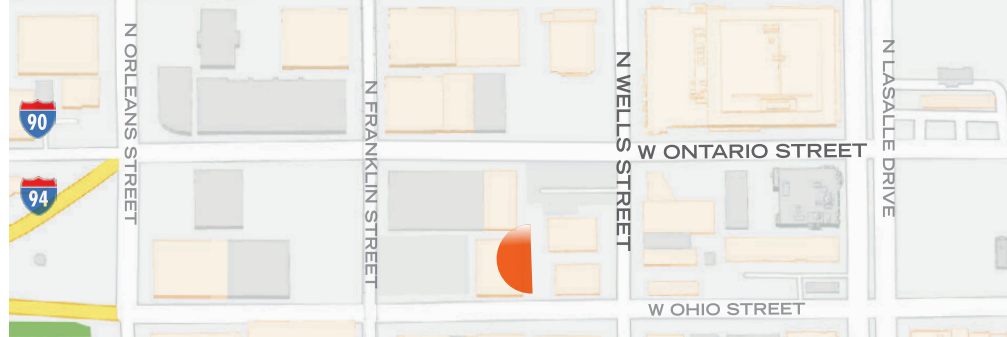

CHICAGO, IL.

RIVER NORTH / DOWNTOWN

BC UNIT ID: CHI 214
 LOCATION: ONTARIO ST & WELLS ST
 GEOPATH ID: 30711027
 SIZES: 30' H x 26' W
 FORMAT: VINYL WALLSCAPE, ILLUMINATED
 FACING: N
 LAT: 41.89304
 LONG: -87.63435

DESTINATION DESCRIPTION

Located on Ontario Street which is the on-ramp to the Kennedy, Eisenhower and Dan Ryan Expressways from The Loop Business District. It lies only a block away from Chicago Infiniti and only a few minutes' walk from Bentley Gold Coast, Lamborghini, Maserati, Aston Martin and BMW. Additionally, this unit is positioned above the parking lot of major nightlife venues including Sound Bar, Spybar, Y Bar and Cuvee.