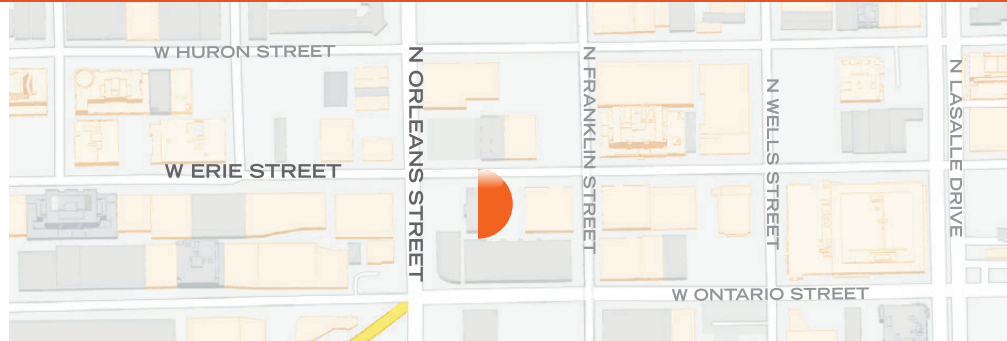

CHICAGO, IL.

RIVER NORTH / DOWNTOWN

BC UNIT ID: CHI 303
 LOCATION: ERIE ST E/O ORLEANS ST
 GEOPATH ID: 30716226
 SIZES: 60' H x 20' W
 FORMAT: VINYL WALLSCAPE, ILLUMINATED
 FACING: W
 LAT: 41.89375
 LONG: -87.63628

DESTINATION DESCRIPTION

Located at the entrances of Chicago's five hottest nightclubs (Spy Bar, Sound Bar, Cuvee, Shay and Y Bar), this unit sits on Erie Street leading directly to the Michigan Avenue Shopping Corridor from the Kennedy exit ramp.