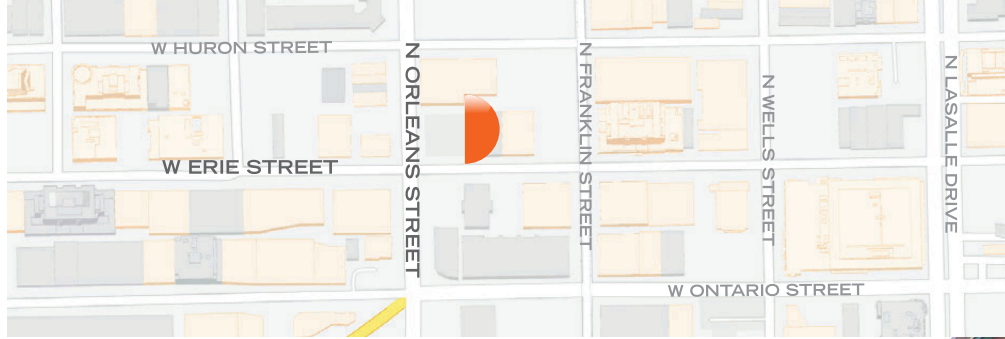

CHICAGO, IL.

RIVER NORTH / DOWNTOWN

BC UNIT ID: CHI 308
 LOCATION: ERIE ST E/O ORLEANS ST
 GEOPATH ID: 30711033
 SIZES: 50' H x 25' W
 FORMAT: VINYL WALLSCAPE, ILLUMINATED
 FACING: W
 LAT: 41.89375
 LONG: -87.63628

DESTINATION DESCRIPTION

Located at the entrances of Chicago's five hottest nightclubs (Spy Bar, Sound Bar, Cuvee, Shay and Y Bar), this unit sits on Erie Street leading directly to the Michigan Avenue Shopping Corridor from the Kennedy exit ramp.