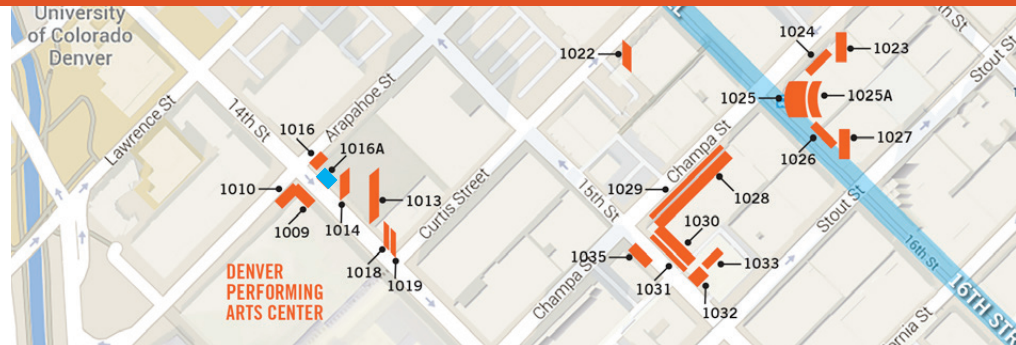

1016A

DENVER, CO.

DOWNTOWN THEATRE DISTRICT

BC UNIT ID: DTD 1016A
LOCATION: 14TH ST & ARAPAHOE ST
GEOPATH ID: 30711535
SIZE: 18.25'H x 17.5'W
FORMAT: STATIC, ILLUMINATED
FACING: S
LAT: 39.745833
LONG: -104.998059

DESTINATION DESCRIPTION

This eye-level static location is located above the entrance to the upscale Oceanaire Restaurant, as well as located directly across the street from the Four Seasons Hotel, Residence at the Four Seasons and the Teatro Hotel. The sign is within two blocks of 16th Street Mall, Larimer Square, LoDo and the Colorado Convention Center. This static sign complements the digital display sharing the same corner.