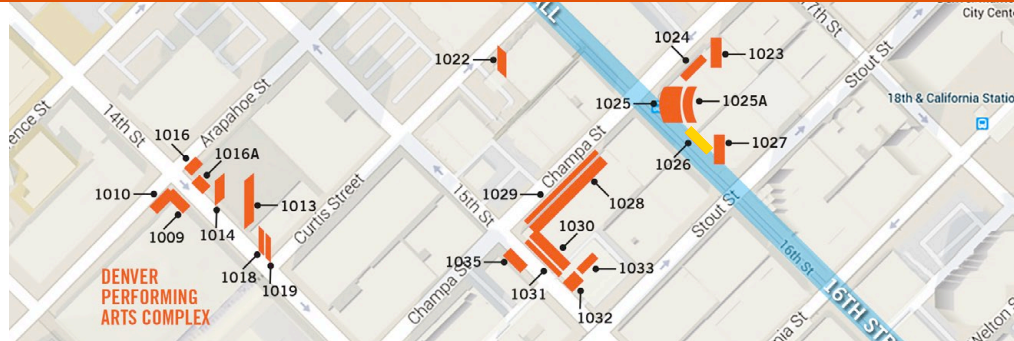

1026

BRANDED CITIES

DENVER, CO.

DOWNTOWN THEATRE DISTRICT

BC UNIT ID: DTD 1026
LOCATION: 16TH ST MALL & CHAMPA ST
GEOPATH ID: 30496018
SIZE: 12' H X 60' W
FORMAT: STATIC
FACING: S
LAT: 39.746537
LONG: -104.99356

DESTINATION DESCRIPTION

Located in the geographical center of Denver's famous 16th St. Mall, this high-profile display overlooks office, retail and restaurant businesses surrounding the intersection. Pedestrian traffic is heavy at this corner as visitors to the downtown area walk to work in the many high-rise office buildings, or visit the countless nearby merchants. A vibrant nightlife, nearby movie theaters and a Lucky Strike Bowling Lanes keep this area active well into the night.