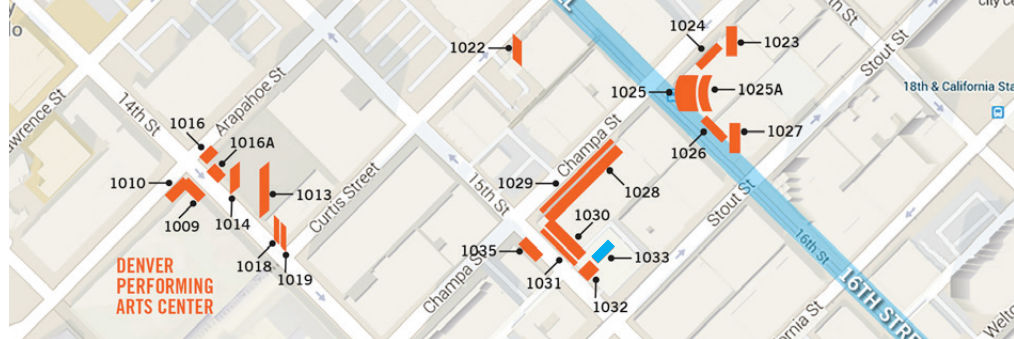

1033

BRANDED CITIES

DENVER, CO.

DOWNTOWN THEATRE DISTRICT

BC UNIT ID: DTD 1033
LOCATION: 15TH ST & STOUT ST
GEOPATH ID: 30496019
SIZE: 20' H x 65' W
FORMAT: STATIC, ILLUMINATED
FACING: E
LAT: 39.745457
LONG: -104.994465

DESTINATION DESCRIPTION

This highly exposed location reaches three lanes of heavily traveled, one way traffic on 15th St. and Stout St. Located above a public transit stop, consumers are reached with consistency as they follow pedestrian walkways to their destination. Drivers stopped at nearby the traffic signal to the east have an unobstructed view of the display.