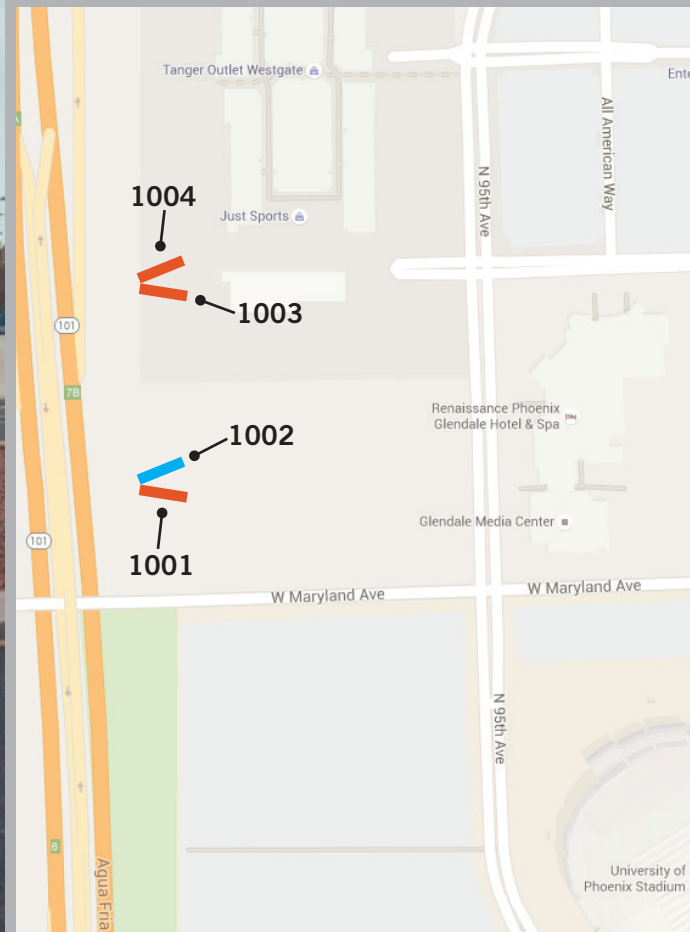

# WESTGATE ENTERTAINMENT DISTRICT

PHOENIX

**GEOPATH ID:** 30711525

**SIZE:** 20'H x 60'W

**ILLUMINATED:** YES

**FACING:** NORTH

**LAT:** 33.530372

**LONG:** -112.268061

**WEEKLY IMPs 18+:** 480,383

## DESTINATION DESCRIPTION

This 20' x 60' spectacular bulletin is adjacent to Glendale's sports and entertainment district. Offering a long, unobstructed view to southbound 101 freeway traffic, this unit reaches daily commuters as well as visitors to nearby University of Phoenix Stadium, Gila River Arena, Westgate Entertainment District and the Renaissance Hotel and Convention Center. This is the largest outdoor advertising display in the West Valley.