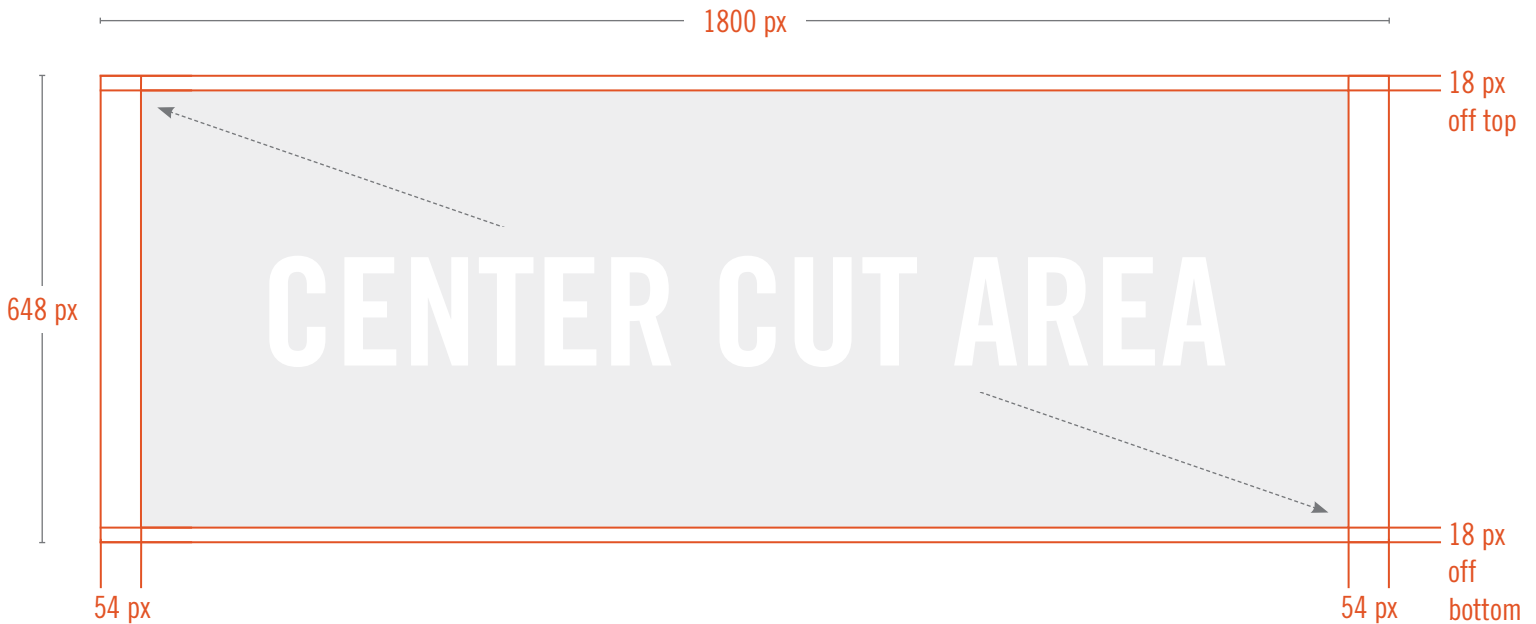

7/11/2018

ARTWORK REQUIREMENTS:

- Final Content Size: 648 h x 1800 w (px)
- Center Cut Area: 612 h x 1692 w (px) allow 10px margin for text
- Final STATIC Format: .jpg (max), baseline (standard)
- Final MOTION GRAPHIC Format: .mp4 (H.264 codec)
- Length: 15-seconds
- Frames Per Second: 30 fps
- All Rendered Artwork: (1.0) px @ 72 dpi
- Color Mode: RGB
- Audio: Not supported