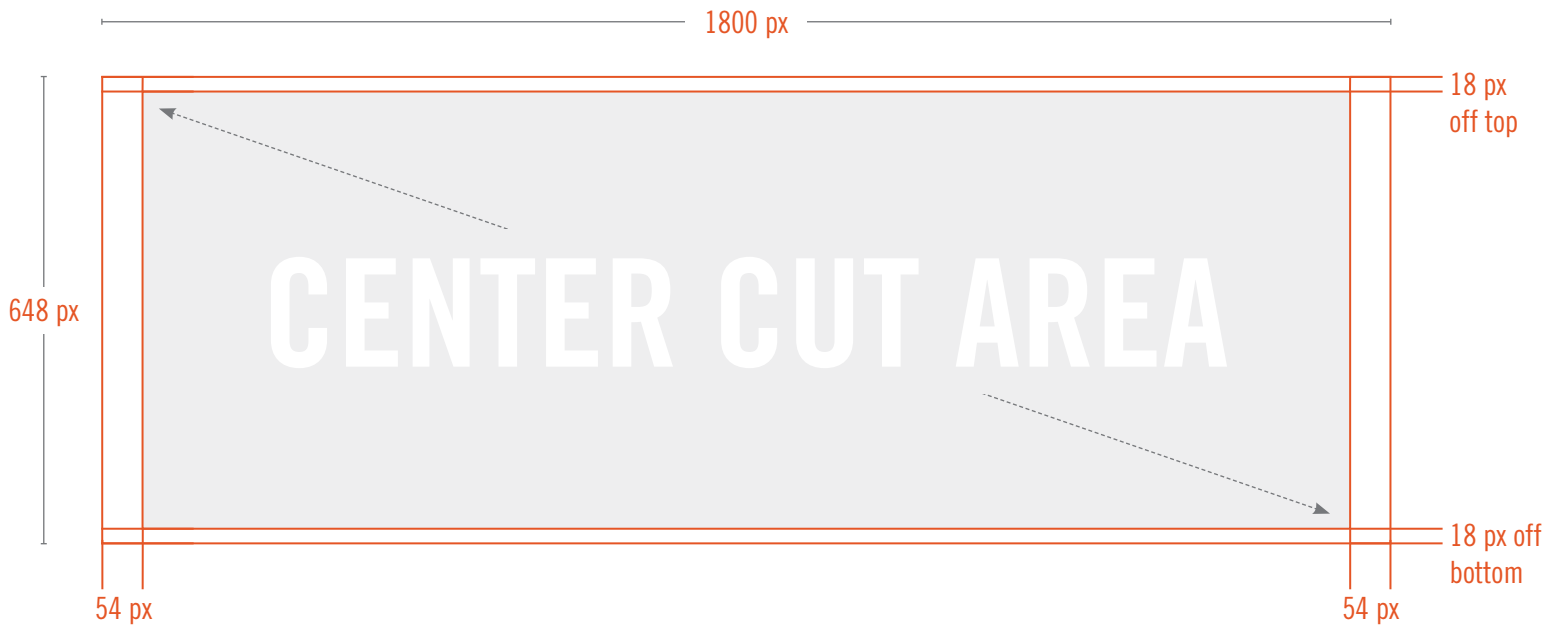

EAST MARKET COLLECTION

SPEC SHEET | UNIVERSAL SIZING TEMPLATE

ARTWORK REQUIREMENTS

- Create final content at: **648 h x 1800 w (pixels)**
- Center Cut Area: **612 h x 1692 w (pixels)**, Allow **10-pixel margin for text**
- Final hi-res STATIC content format: .jpg (max), baseline (standard)
- Final MOTION GRAPHIC content format: .mp4 (H.264 codec)
- Length: **15 seconds**; Frames Per Second: 30 fps
- All rendered artwork: **(1.0)px @ 72 dpi**; Color mode: RGB
- Audio: **Not supported**

Length of motion graphics must be the exact length agreed upon with Branded Cities. Any extra frames will be cut off at the end of the spot.
Display-ready content must be received by Branded Cities at least one week prior to posting date.