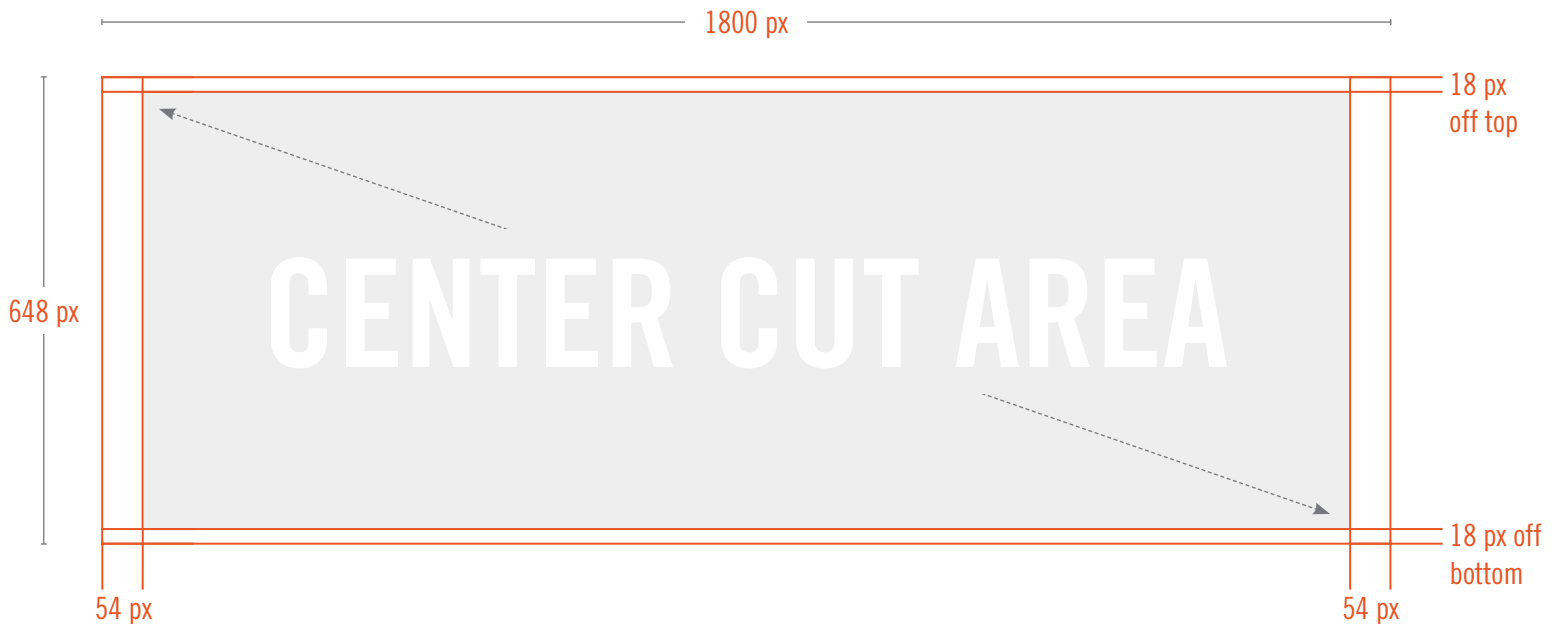

EAST MARKET COLLECTION

SPEC SHEET | UNIVERSAL SIZING TEMPLATE

ARTWORK REQUIREMENTS

- Create final content at: **648 h x 1800 w (pixels)**
- Center Cut Area: **612 h x 1692 w (pixels)**, Allow 10-pixel margin for text
- Final hi-res STATIC content format: .jpg (max), baseline (standard)
- Final MOTION GRAPHIC content format: .mp4 (H.264 codec)
- Length: **15 seconds**; Frames Per Second: 30 fps
- All rendered artwork: **(1.0)px @ 72 dpi**; Color mode: RGB
- Audio: **Not supported**

Length of motion graphics must be the exact length agreed upon with Branded Cities. Any extra frames will be cut off at the end of the spot.
Display-ready content must be received by Branded Cities at least one week prior to posting date.