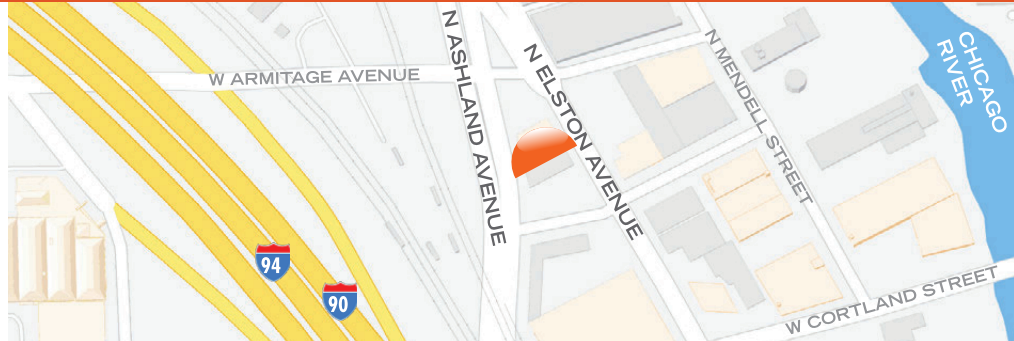

1955

BRANDED CITIES

CHICAGO, IL.

BUCKTOWN / LINCOLN PARK

BC UNIT ID: CHI 1955

LOCATION: ELSTON AVE & ASHLAND AVE

GEOPATH ID: 30711041

SIZES: 15' 2" H x 49' 2" W

FORMAT: VINYL WALLSCAPE, ILLUMINATED

FACING: S

LAT: 41.91791

LONG: -87.66754

DESTINATION DESCRIPTION

This unit is located at the onramp to the Kennedy Expressway (90/94) from Bucktown/Wicker Park/Lincoln Park, connecting Wrigleyville, Lakeview and Bucktown/Wicker Park with the Loop and River North. The Bucktown neighborhood is known for its nightlife, dining and entertainment which caters to young professionals and families.