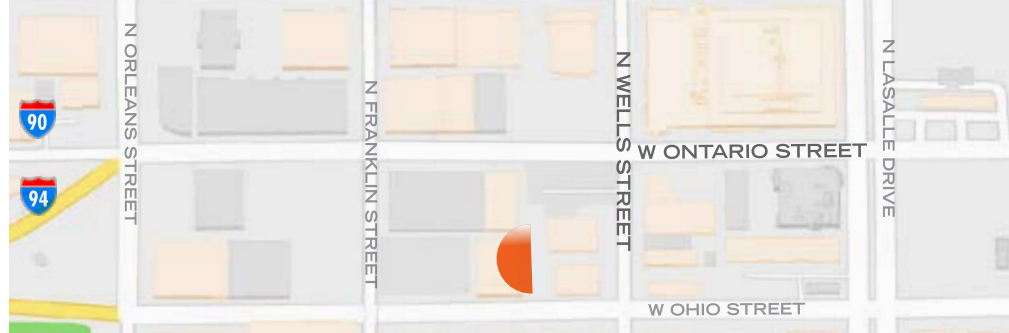

CHICAGO, IL.

RIVER NORTH / DOWNTOWN

BC UNIT ID: CHI 214  
 LOCATION: ONTARIO ST & WELLS ST  
 GEOPATH ID: 30711027  
 SIZES: 30' H x 26' W  
 FORMAT: VINYL WALLSCAPE, ILLUMINATED  
 FACING: E  
 LAT: 41.89304  
 LONG: -87.63435

### DESTINATION DESCRIPTION

Located on Ontario Street which is the on-ramp to the Kennedy, Eisenhower and Dan Ryan Expressways from The Loop Business District. It lies only a block away from Chicago Infiniti and only a few minutes' walk from Bentley Gold Coast, Lamborghini, Maserati, Aston Martin and BMW. Additionally, this unit is positioned above the parking lot of major nightlife venues including Sound Bar, Spybar, Y Bar and Cuvee.