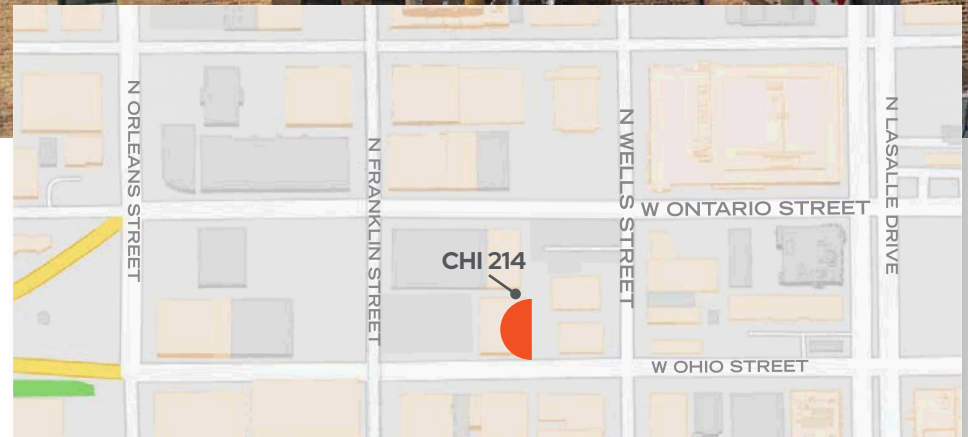

ONE
WAY
←

PEDDLING
PERMITS

PARKING
\$18

[Click here to download Chi 214 Spec Sheet](#)

BC UNIT ID: CHI 214

LOCATION: Ontario St & Wells St

GEOPATH ID: 30711027

SIZES: 30' h x 26' w

FORMAT: Vinyl Wallscape, Illuminated

FACING: East

LAT: 41.89304

LONG: -87.63435

DESTINATION DESCRIPTION

Located on Ontario Street which is the on-ramp to the Kennedy, Eisenhower and Dan Ryan Expressways from The Loop Business District. It lies only a block away from Chicago Infiniti and only a few minutes' walk from Bentley Gold Coast, Lamborghini, Maserati, Aston Martin and BMW. Additionally, this unit is positioned above the parking lot of major nightlife venues including Sound Bar, Spybar, Y Bar and Cuvee.