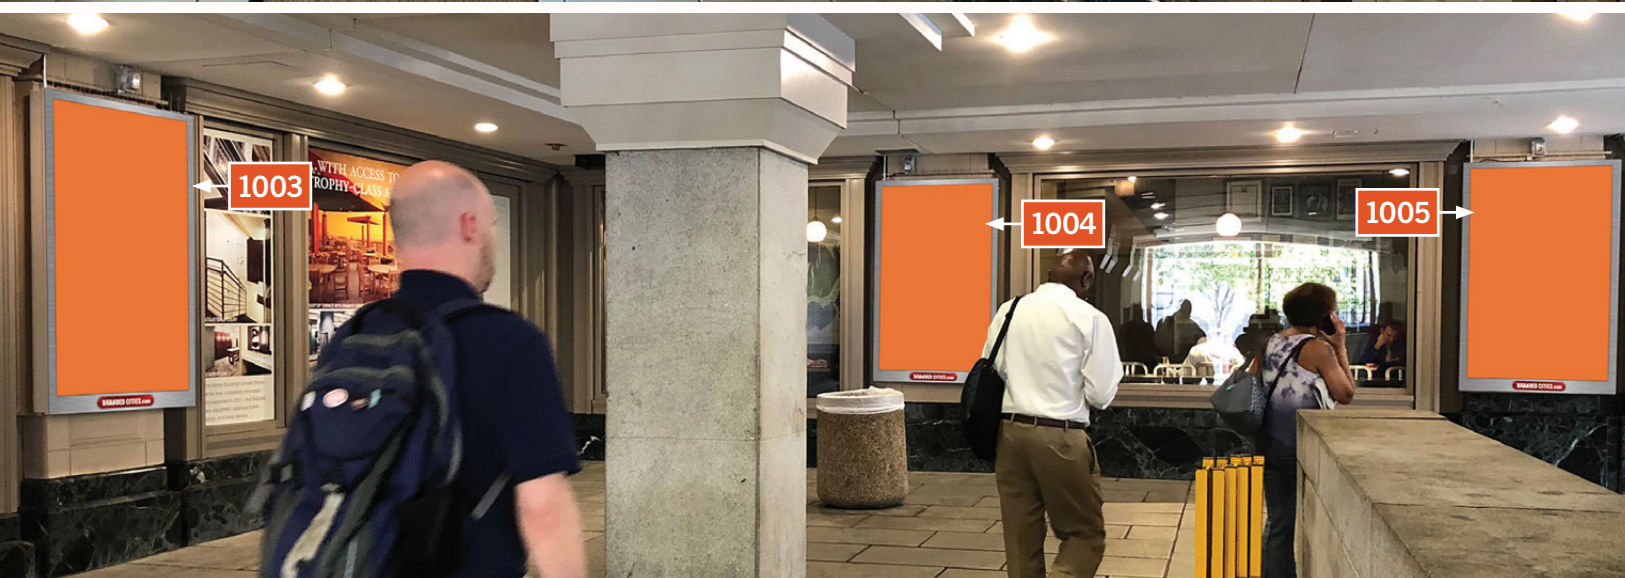

DC 1001-05

WASHINGTON, DC.

METRO CENTER

BC UNIT ID: DC 1001-05
LOCATION: 601 13TH ST NW
SIZE: (5) 66" H x 37.8" W
FORMAT: DIGITAL
FACING: N, S
LAT: 38.897810
LONG: -77.029220

DESTINATION DESCRIPTION

Located within blocks of Chinatown, the Verizon Center and several tourist destinations, this Metro Center Station signage reaches residents, visitors, key influencers and decision makers in Washington, DC and is steps from the National Portrait Gallery. In addition to being in the epicenter of the Metro system, the neighborhood includes several museums, nightlife, restaurants and hotels.