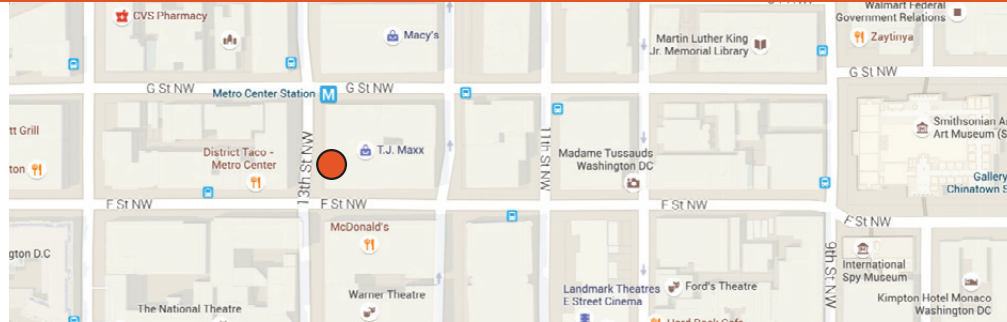

DC 1001-05

WASHINGTON, DC.

METRO CENTER

BC UNIT ID: DC 1001-05
LOCATION: 601 13TH ST NW
SIZE: (5) 66" H x 37.8" W
FORMAT: DIGITAL
FACING: N, S
LAT: 38.897810
LONG: -77.029220

DESTINATION DESCRIPTION

Located within blocks of Chinatown, the Verizon Center and several tourist destinations, this Metro Center Station signage reaches residents, visitors, key influencers and decision makers in Washington, DC and is steps from the National Portrait Gallery. In addition to being in the epicenter of the Metro system, the neighborhood includes several museums, nightlife, restaurants and hotels.