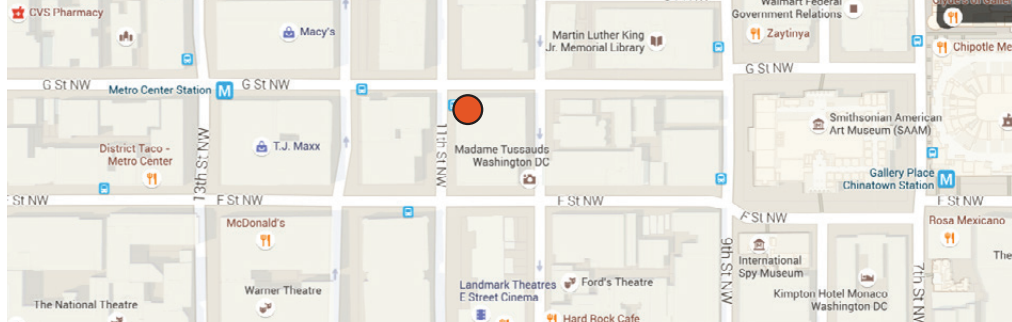

DC 1007

WASHINGTON, DC.

METRO CENTER

BC UNIT ID: DC 1007

LOCATION: 1020 G ST NW @ 11TH ST NW

SIZE: 6' 6" H x 13' 9" W

FORMAT: DIGITAL

FACING: N

LAT: 38.898255

LONG: -77.026821

DESTINATION DESCRIPTION

Located within blocks of Chinatown, the Verizon Center and several tourist destinations, this Metro Center Station signage reaches residents, visitors, key influencers and decision makers in Washington, DC and is steps from the National Portrait Gallery. In addition to being in the epicenter of the Metro system, the neighborhood includes several museums, nightlife, restaurants and hotels.