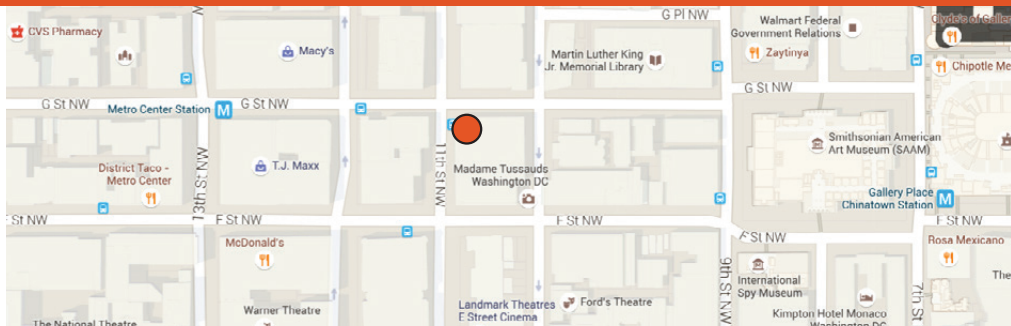

DC 1008

WASHINGTON, DC.

METRO CENTER

BC UNIT ID: DC 1008

LOCATION: 1020 G ST NW @ 11TH ST NW

SIZE: 6' 6" H x 13' 9" W

FORMAT: DIGITAL

FACING: N

LAT: 38.898255

LONG: -77.026821

DESTINATION DESCRIPTION

Located within blocks of Chinatown, the Verizon Center and several tourist destinations, this Metro Center Station signage reaches residents, visitors, key influencers and decision makers in Washington, DC and is steps from the National Portrait Gallery. In addition to being in the epicenter of the Metro system, the neighborhood includes several museums, nightlife, restaurants and hotels.