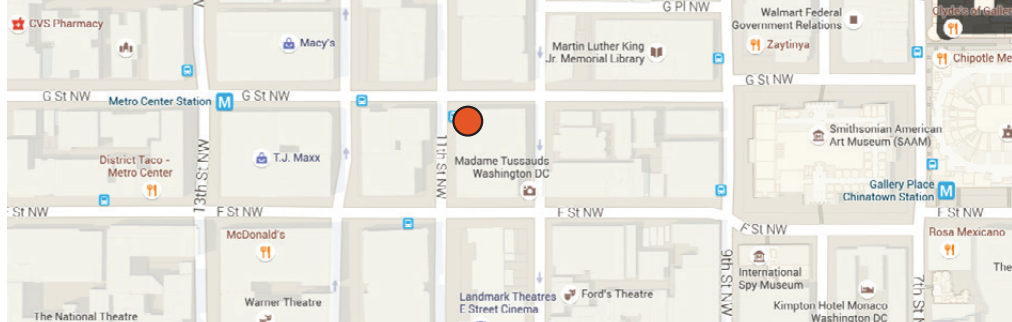

DC 1010

WASHINGTON, DC.

METRO CENTER

BC UNIT ID: DC 1010

LOCATION: 1020 G ST NW @ 11TH ST NW

SIZE: 7' 10.5" H x 18' 4" W

FORMAT: DIGITAL

FACING: W

LAT: 38.898255

LONG: -77.026821

DESTINATION DESCRIPTION

Located within blocks of Chinatown, the Verizon Center and several tourist destinations, this Metro Center Station signage reaches residents, visitors, key influencers and decision makers in Washington, DC and is steps from the National Portrait Gallery. In addition to being in the epicenter of the Metro system, the neighborhood includes several museums, nightlife, restaurants and hotels.