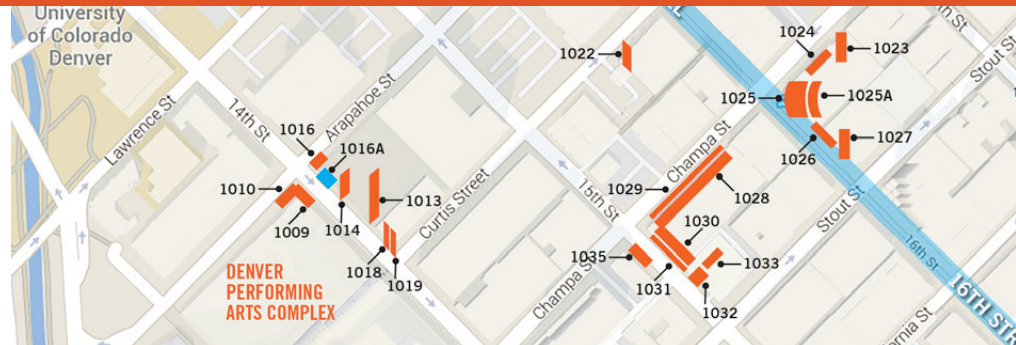

1016A

DENVER, CO.

DOWNTOWN THEATRE DISTRICT

BC UNIT ID: DTD 1016A
LOCATION: 14TH ST & ARAPAHOE ST
GEOPATH ID: 30711535
SIZE: 18.25'H X 17.5'W
FORMAT: STATIC, ILLUMINATED
FACING: S
LAT: 39.745833
LONG: -104.998059

DESTINATION DESCRIPTION

This eye-level static location is located above the entrance to the upscale Oceanaire Restaurant, as well as located directly across the street from the Four Seasons Hotel, Residence at the Four Seasons and the Teatro Hotel. The sign is within two blocks of 16th Street Mall, Larimer Square, LoDo and the Colorado Convention Center. This static sign complements the digital display sharing the same corner.