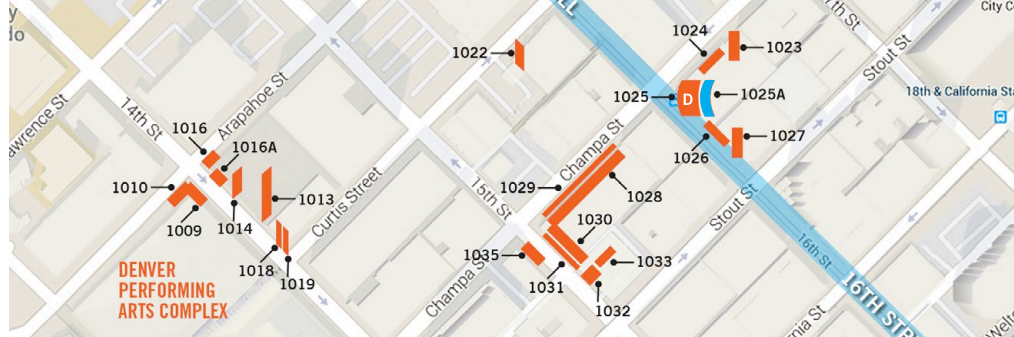

1025A

DENVER, CO.

DOWNTOWN THEATRE DISTRICT

BC UNIT ID: DTD 1025A
LOCATION: 16TH ST MALL & CHAMPA ST
GEOPATH ID: 30750604
SIZE: 9' H X 32' W
FORMAT: STATIC, ILLUMINATED
FACING: W
LAT: 39.746635
LONG: -104.993734

DESTINATION DESCRIPTION

This elevated, horizontal static is located on the corner of Champa St. and the 16th St. Mall, situated above one of Branded Cities' iconic digital signs, and reads to continuous pedestrian and vehicular traffic. This corner is one of the main focal points within the Denver Theatre District, defined as a hot spot for marketers to participate in activation and sponsorship opportunities on the main shopping, dining and gathering area in downtown Denver.