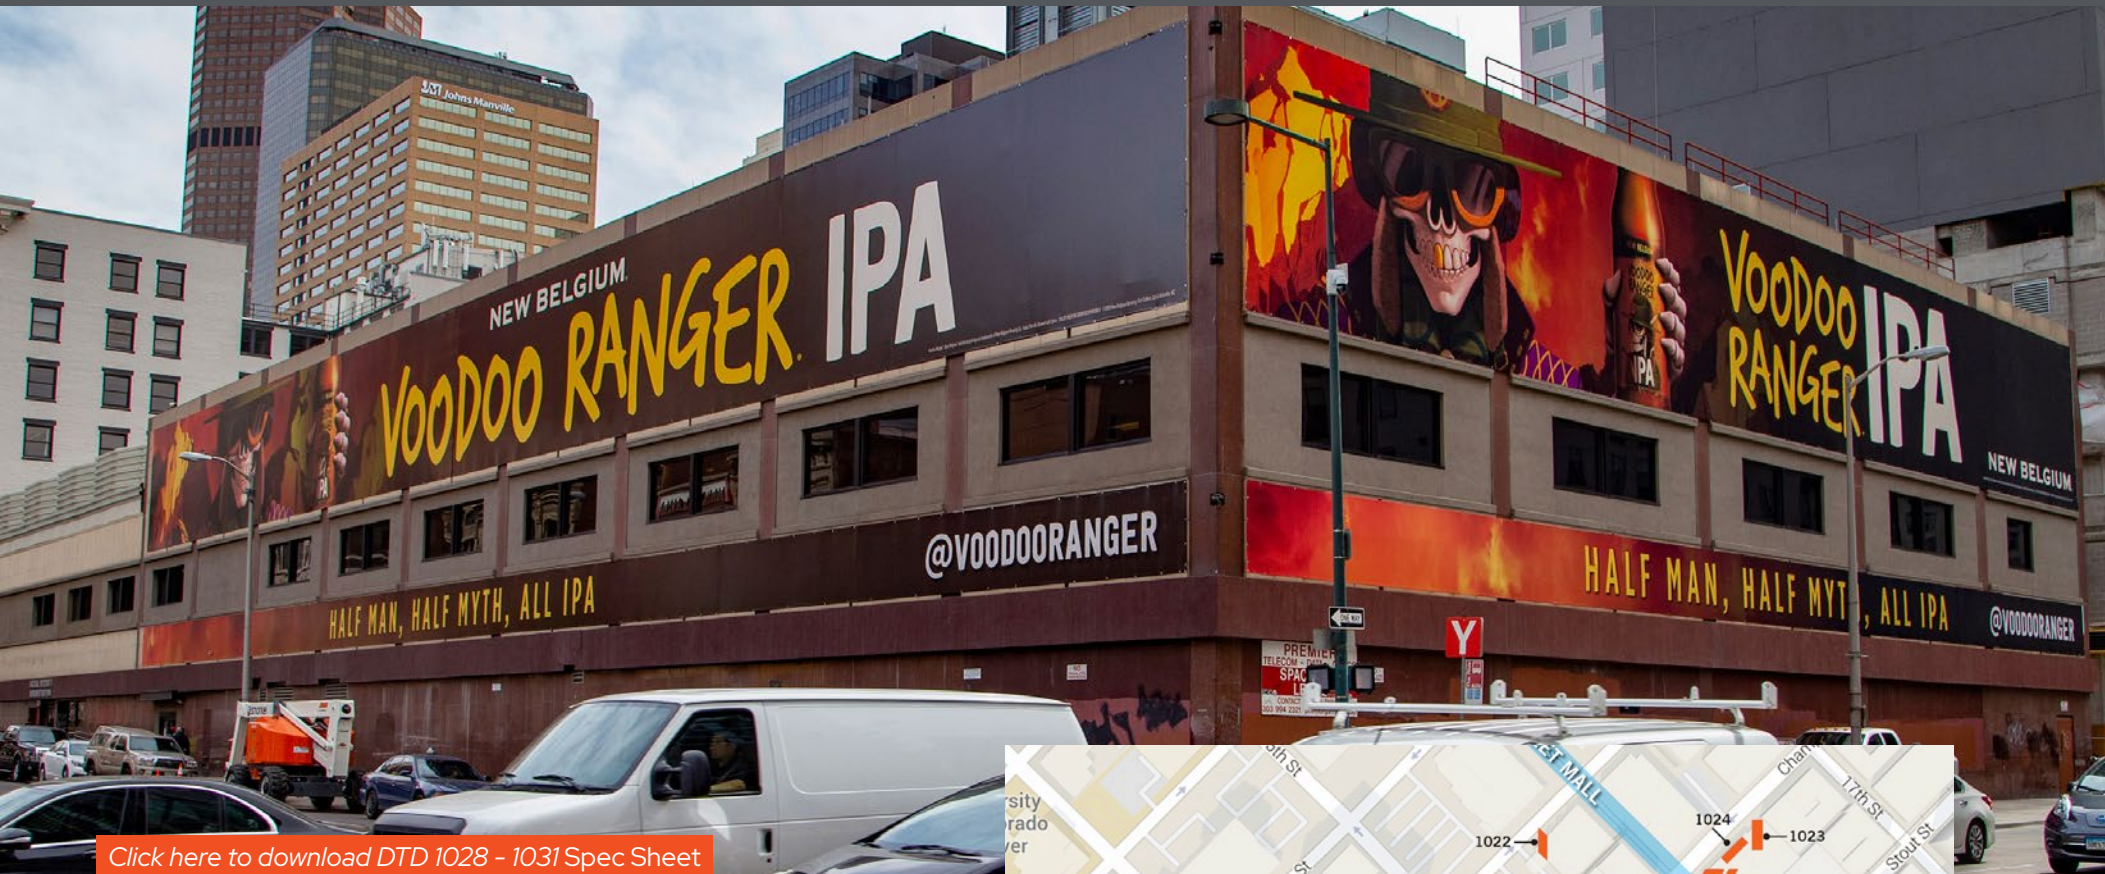

When you're a regular  
at the selfie museum.

When you're a regular  
at the selfie museum.

When you're a regular  
at the selfie museum.

Open your Snapchat.

Open your Snapchat.

Open your Snapchat.

Open your Snapchat.

Open your Snapchat.

[Click here to download DTD 1028 - 1031 Spec Sheet](#)

BC UNIT ID: DTD 1028-1031

LOCATION: 15th St & Champa St

SIZES: **1028:** 16' H X 187' W **1029:** 5' H X 187' W

**1030:** 16' H X 126' W **1031:** 5' H X 126' W

#### DESTINATION DESCRIPTION

Only one block from the 16th Street Mall, at the busy intersection of Champa Street and 15th Street, this unique combo provides over 6,500 sq. ft. of advertising display providing advertisers a canvas for a truly spectacular message.