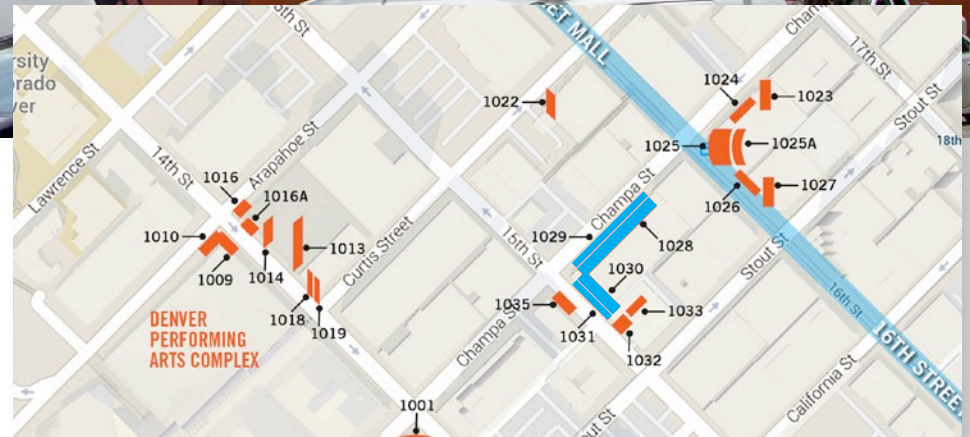

Open your Snapchat.

[Click here to download DTD 1028 - 1031 Spec Sheet](#)

BC UNIT ID: DTD 1028-1031

LOCATION: 15th St & Champa St

SIZES: **1028:** 16' H X 187' W **1029:** 5' H X 187' W

**1030:** 16' H X 126' W **1031:** 5' H X 126' W

FORMAT: Static

FACING: Southwest

LAT: 39.745493

LONG: -104.997397

#### DESTINATION DESCRIPTION

Only one block from the 16th Street Mall, at the busy intersection of Champa Street and 15th Street, this unique combo provides over 6,500 sq. ft. of advertising display providing advertisers a canvas for a truly spectacular message.