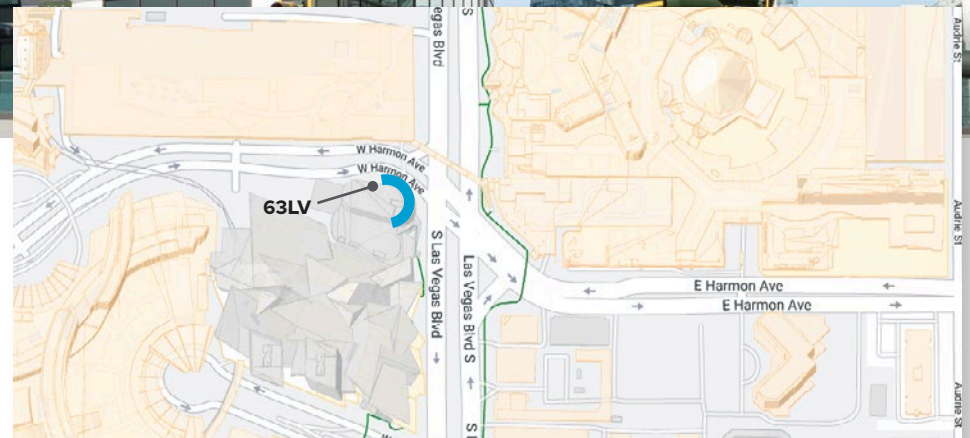

Safely share whatever
with whoever is near

android 

[Click here to download 63LV Spec Sheet](#)

BC UNIT ID: 63LV

LOCATION: Las Vegas Blvd & W Harmon Ave

GEOPATH ID: 50460607

SIZE: 41' H X 151' W

FORMAT: Digital

FACING: Northeast

LAT: 36.1087176

LONG: -115.1738169

DESTINATION DESCRIPTION

At over 6,000 square feet, 63LV is one of the largest digital screens on the world famous Las Vegas strip. Located at the popular Aria Hotel, across from the trendy Cosmopolitan and adjacent to the high-end Shops at Crystals, 63LV impresses consumers with its ultra-high resolution and unique form factor.