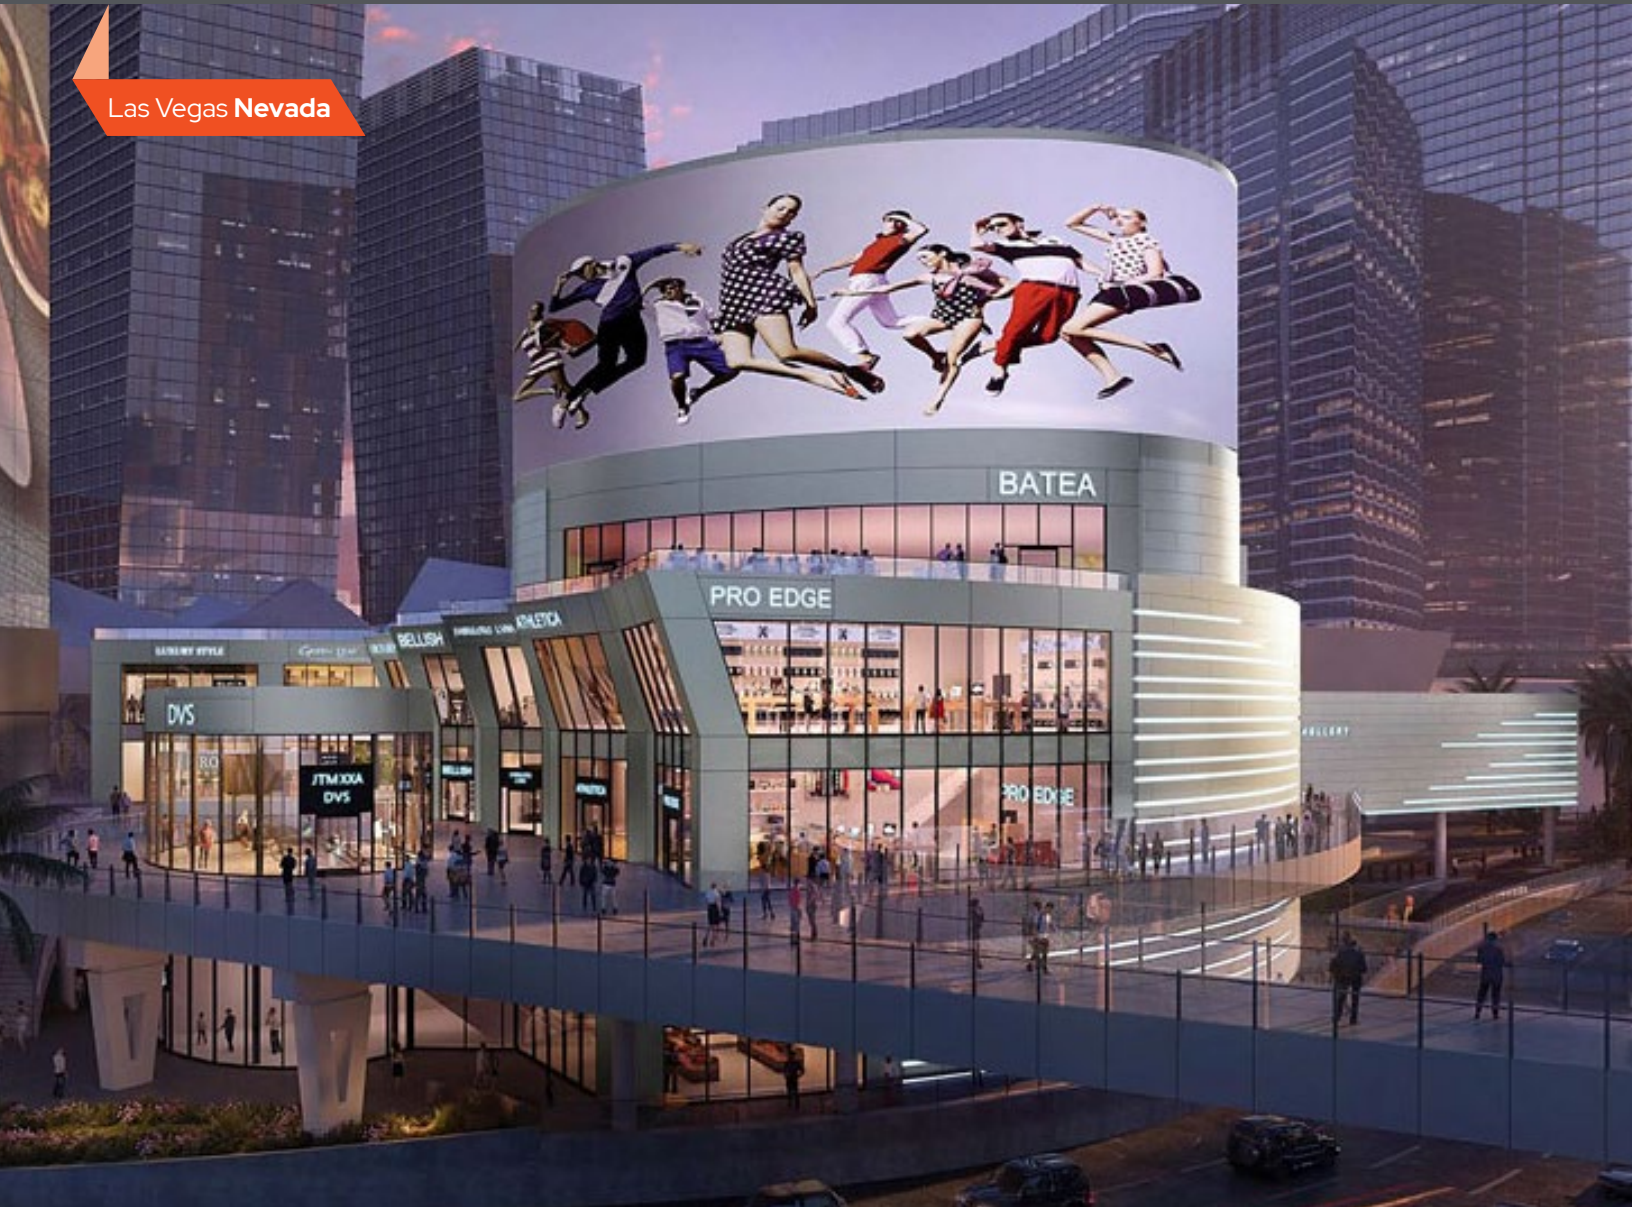

Las Vegas Nevada

BC UNIT ID: 63LV

LOCATION: Las Vegas Blvd & W Harmon Ave

GEOPATH ID: 50460607

SIZE: 41' H X 151' W

FORMAT: Digital

FACING: Northeast

LAT: 36.1087176

LONG: -115.1738169

DESTINATION DESCRIPTION

At over 6,000 square feet, 63LV is one of the largest digital screens on the world famous Las Vegas strip. Located at the popular Aria Hotel, across from the trendy Cosmopolitan and adjacent to the high-end Shops at Crystals, 63LV impresses consumers with its ultra-high resolution and unique form factor.