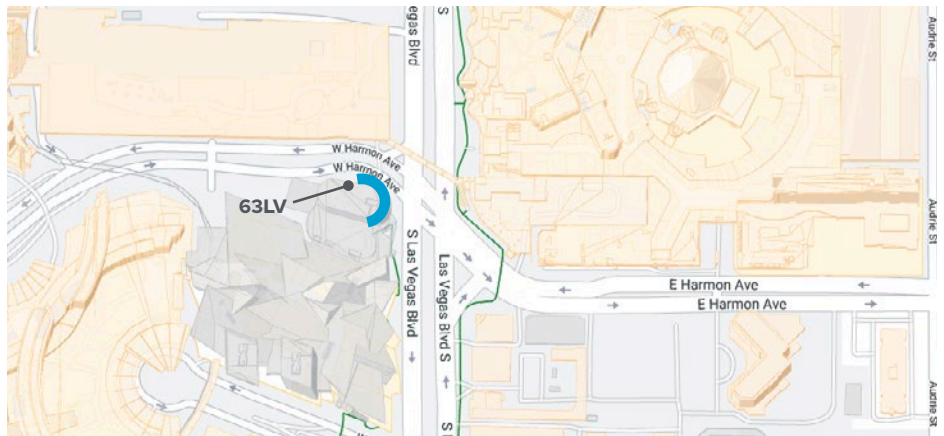

Las Vegas Nevada

BC UNIT ID: 63LV

LOCATION: Las Vegas Blvd & W Harmon Ave

GEOPATH ID: 50460607

SIZE: 41' H X 151' W

FORMAT: Digital

FACING: Northeast

LAT: 36.1087176

LONG: -115.1738169

DESTINATION DESCRIPTION

At over 6,000 square feet, 63LV is one of the largest digital screens on the world famous Las Vegas strip. Located at the popular Aria Hotel, across from the trendy Cosmopolitan and adjacent to the high-end Shops at Crystals, 63LV impresses consumers with its ultra-high resolution and unique form factor.