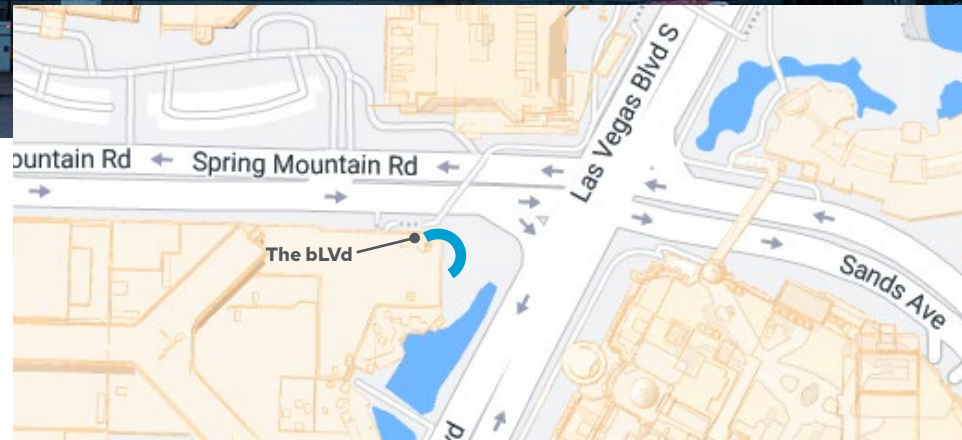

 The bLVd Corner Sizzle Reel

[Click here to download The bLVd Spec Sheet](#)

BC UNIT ID: The bLVd

LOCATION: Las Vegas Blvd & Sands Ave

GEOPATH ID: 30970458

SIZE: 45' H X 175' W

FORMAT: Digital

FACING: Northeast

LAT: 36.1252984

LONG: -115.1698382

DESTINATION DESCRIPTION

At nearly 8,000 square feet, the bLVd is located on the world famous Las Vegas strip. Across from the popular Wynn, Encore and Venetian Resorts and adjacent to the high-end Fashion Show mall, the bLVd impresses consumers with its ultra-high 5K resolution and unique form factor.