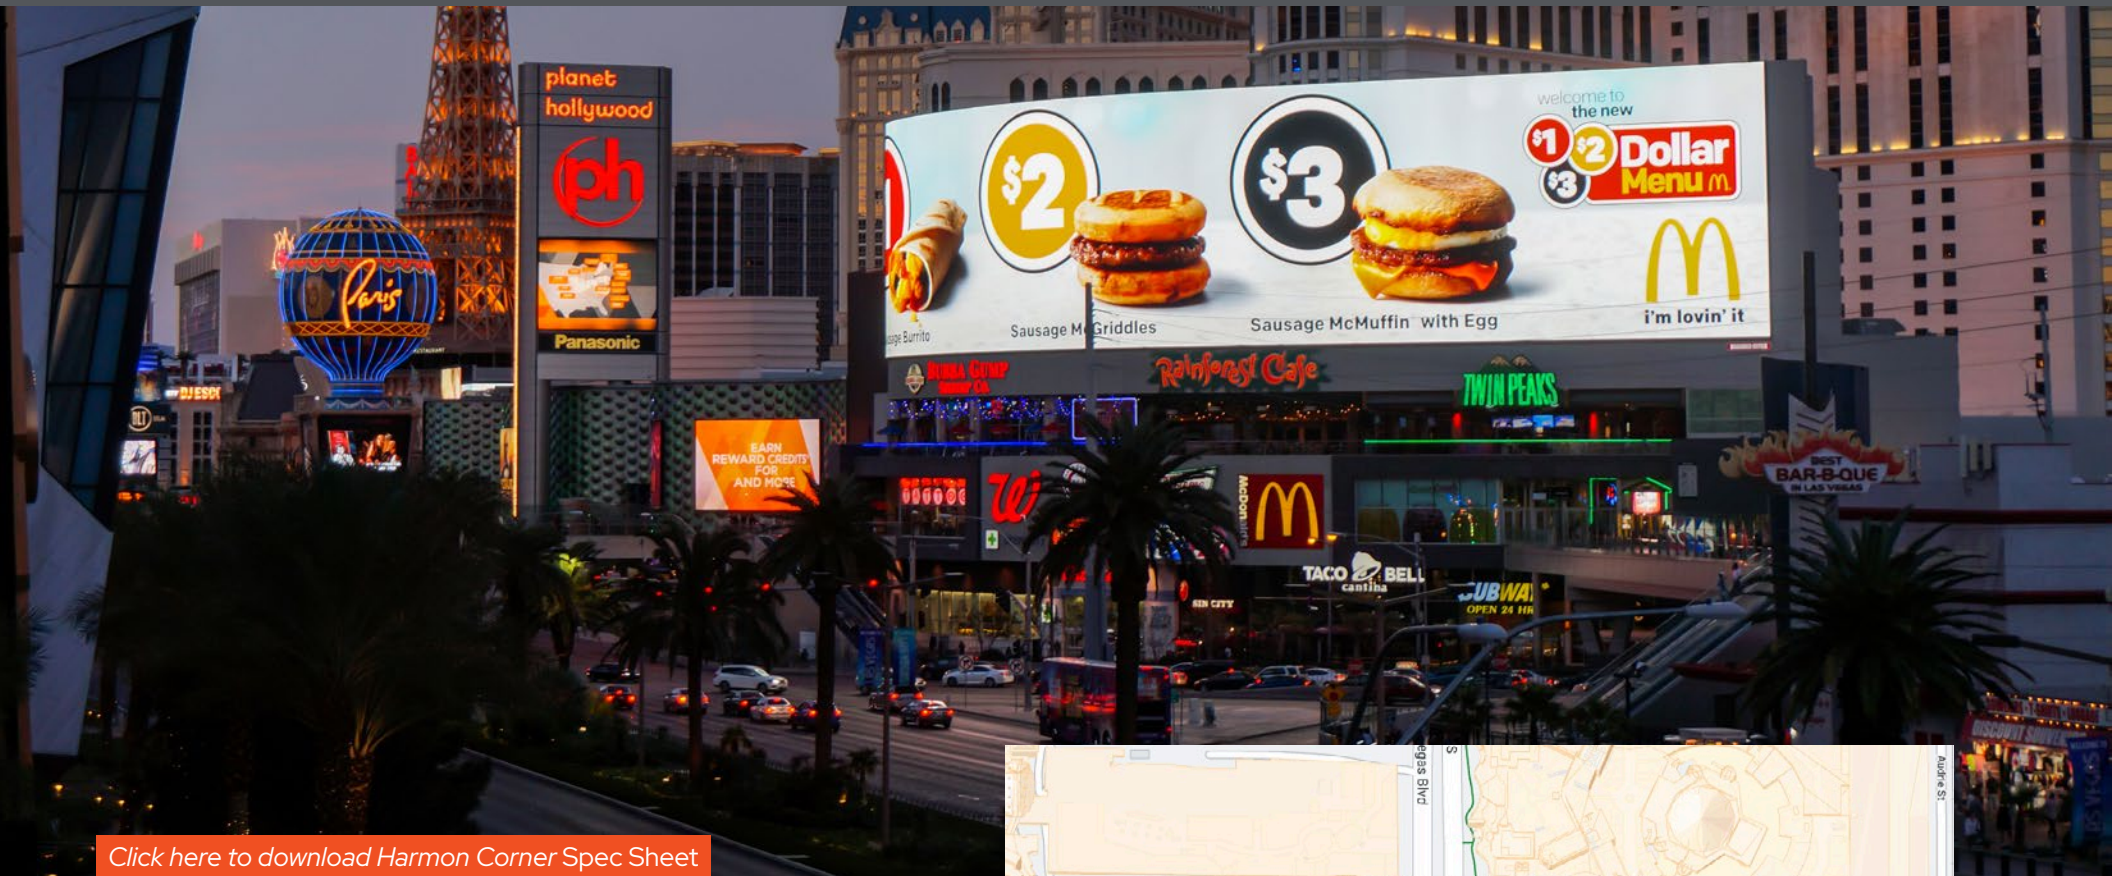

Walgreens

SUBWAY
OPEN 24 HRS

▶ Harmon Corner Sizzle Reel

[Click here to download Harmon Corner Spec Sheet](#)

BC UNIT ID: Harmon

LOCATION: S Las Vegas Blvd & E Harmon Ave

GEOPATH ID: 30711092

SIZE: 60' H X 306' W

FORMAT: Digital

FACING: Southwest

LAT: 36.108911

LONG: -115.172150

DESTINATION DESCRIPTION

Situated on the center of the world famous Las Vegas Strip and surrounded by all major hotels and casinos, this spectacular unit is the world's second largest digital board. The size of twenty-seven 14' x 48' billboards, Harmon Corner is ideal for cutting-edge, engaging and interactive campaigns.

Hours of Operation: 24 Hours/Day