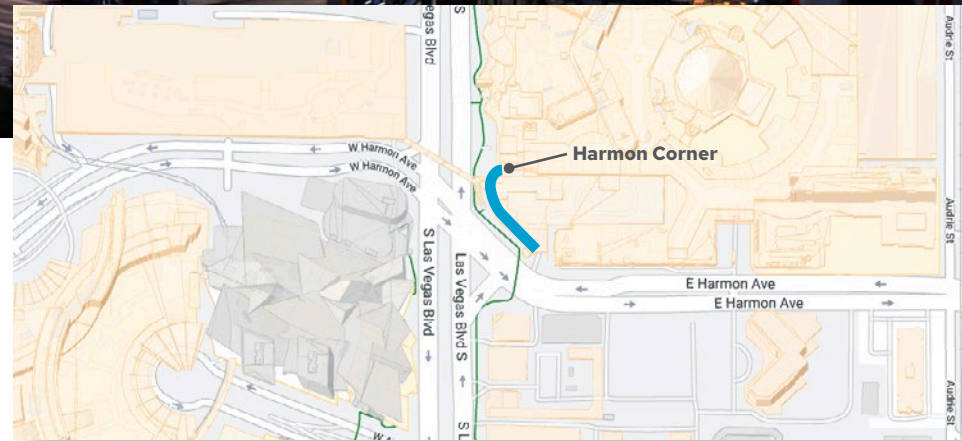

Walgreens

SUBWAY
OPEN 24 HRS

▶ Harmon Corner Sizzle Reel

[Click here to download Harmon Corner Spec Sheet](#)

BC UNIT ID: Harmon

LOCATION: S Las Vegas Blvd & E Harmon Ave

GEOPATH ID: 30711092

SIZE: 60' H X 306' W

FORMAT: Digital

FACING: Southwest

LAT: 36.108911

LONG: -115.172150

DESTINATION DESCRIPTION

Situated on the center of the world famous Las Vegas Strip and surrounded by all major hotels and casinos, this spectacular unit is the world's second largest digital board. The size of twenty-seven 14' x 48' billboards, Harmon Corner is ideal for cutting-edge, engaging and interactive campaigns.