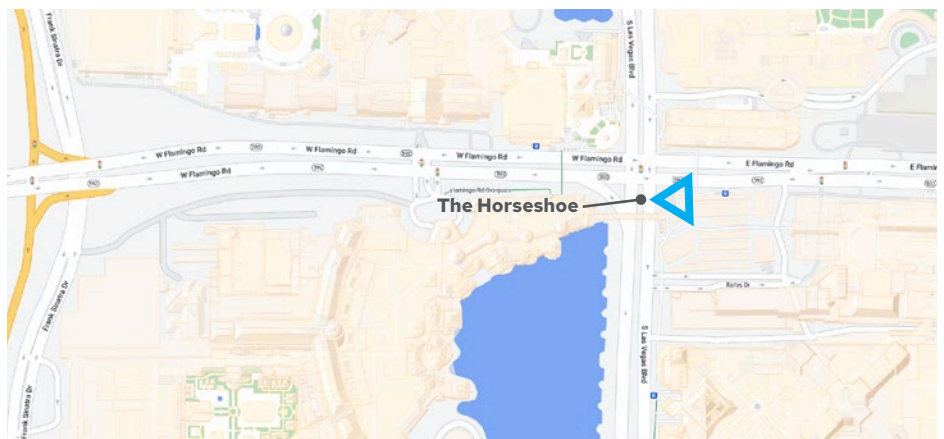

Las Vegas Nevada

**BC UNIT ID:** The Horseshoe

**LOCATION:** S. Las Vegas Blvd &  
E Flamingo Rd

**GEOPATH ID:** 50489455, 50489465,  
50489475

**SIZE:** over 17,000 sq. ft.

**FORMAT:** Digital

**FACING:** South, NW, East

**LAT:** 36.1143829

**LONG:** -115.1725582

[The Horseshoe Spec Sheet](#)

## DESTINATION DESCRIPTION

At over 17,000 square feet and 180' tall, The Horseshoe, a three sided full motion digital screen is Branded Cities' newest offering on the most iconic intersection in Las Vegas. Located at Horseshoe Las Vegas (formerly Bally's), across from the iconic Bellagio fountains, The Horseshoe will impress audiences with its ultra-high resolution and unique form factor of three high-impact spectacles.