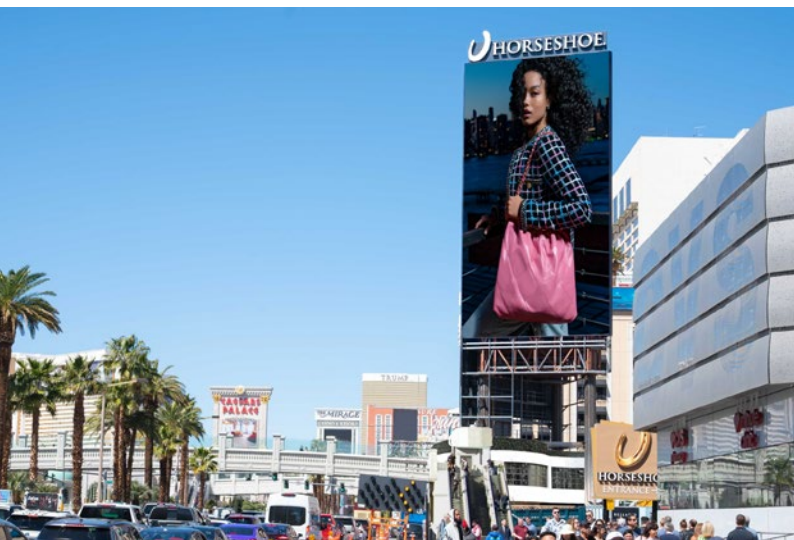

Las Vegas Nevada

**BC UNIT ID:** The Horseshoe

**LOCATION:** S. Las Vegas Blvd &  
E Flamingo Rd

**GEOPATH ID:** 50489455, 50489465,  
50489475

**SIZE:** over 17,000 sq. ft.

**FORMAT:** Digital

**FACING:** South, NW, East

## DESTINATION DESCRIPTION

At over 17,000 square feet and 180' tall, The Horseshoe, a three sided full motion digital screen is Branded Cities' newest offering on the most iconic intersection in Las Vegas. Located at Horseshoe Las Vegas (formerly Bally's), across from the iconic Bellagio fountains, The Horseshoe will impress audiences with its ultra-high resolution and unique form factor of three high-impact spectacles.