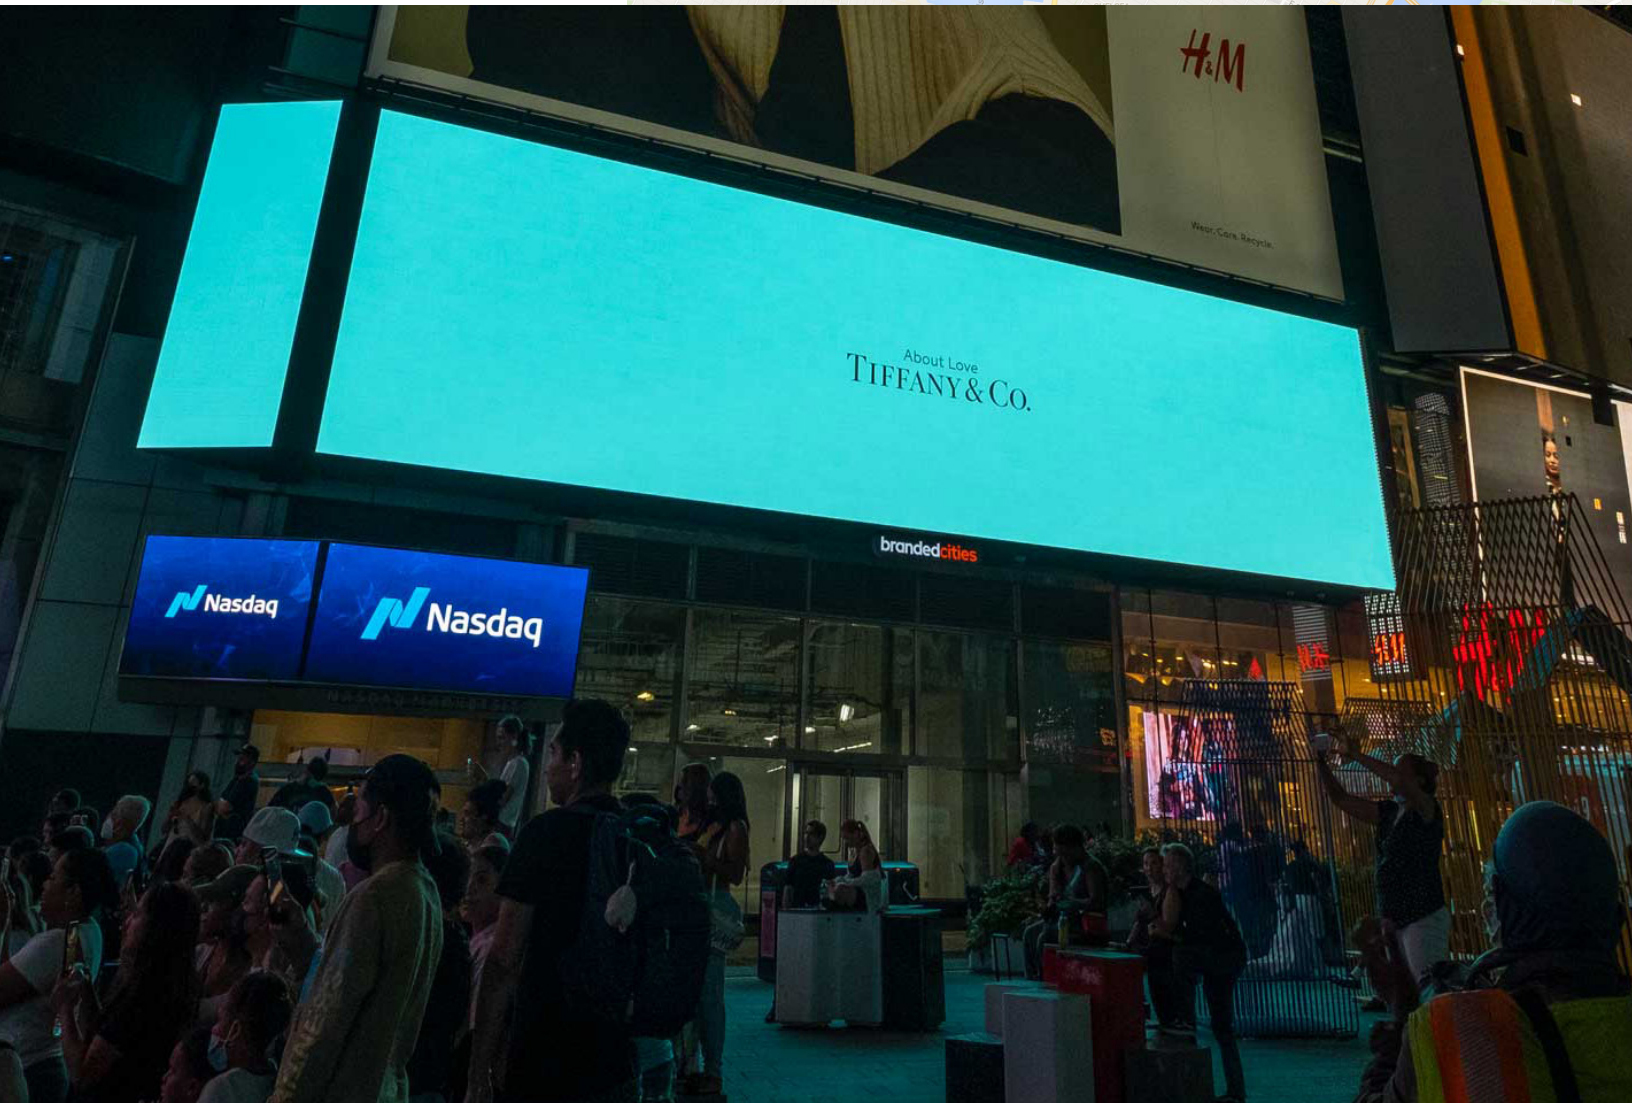

DESTINATION DESCRIPTION

Located above one of Times Square's main pedestrian plazas, the Broadway Plaza Digital's full-motion screen is capable of targeting a mix of high-income consumers visiting neighboring Nasdaq and business professionals who come to the area for the gourmet food stands and people watching. As a result of visitors coming to the area to interact with the street performances that occur directly below the Broadway Plaza Digital sign, brands will enjoy the added benefit of some of the longest dwell times in Out of Home advertising.