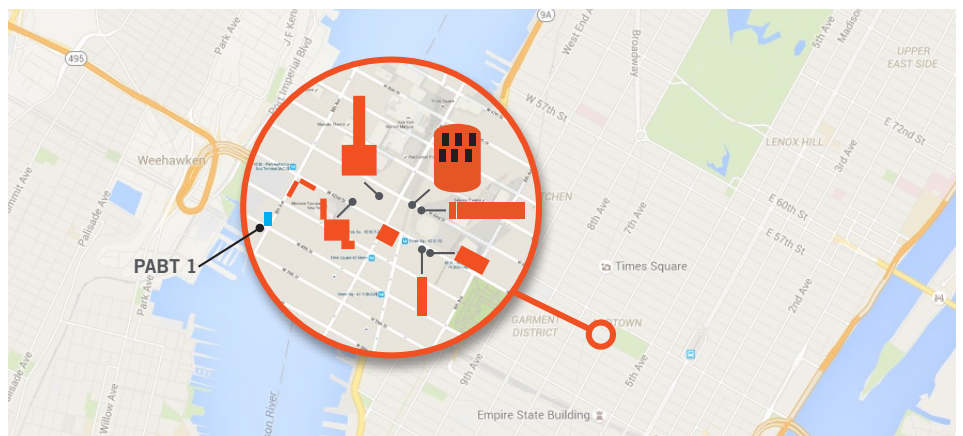

New York New York

BC UNIT ID: PABT1  
 LOCATION: 8th Ave and 40th St  
 GEOPATH ID: 50400146  
 SIZE: 42' 6" h x 25' 2" w  
 FORMAT: Digital  
 FACING: South  
 LAT: 40.7561206  
 LONG: -73.9908544

**DESTINATION DESCRIPTION**

Situated in Midtown Manhattan at the Port Authority Bus Terminal, this digital display is a major focal point for northbound traffic on the 8th Avenue commuter corridor. At over 1,000 square feet this large-format, full-motion digital spectacular will provide long reads up 8th Avenue, from as far back as Madison Square Garden and Moynihan Train Hall at Penn Station.