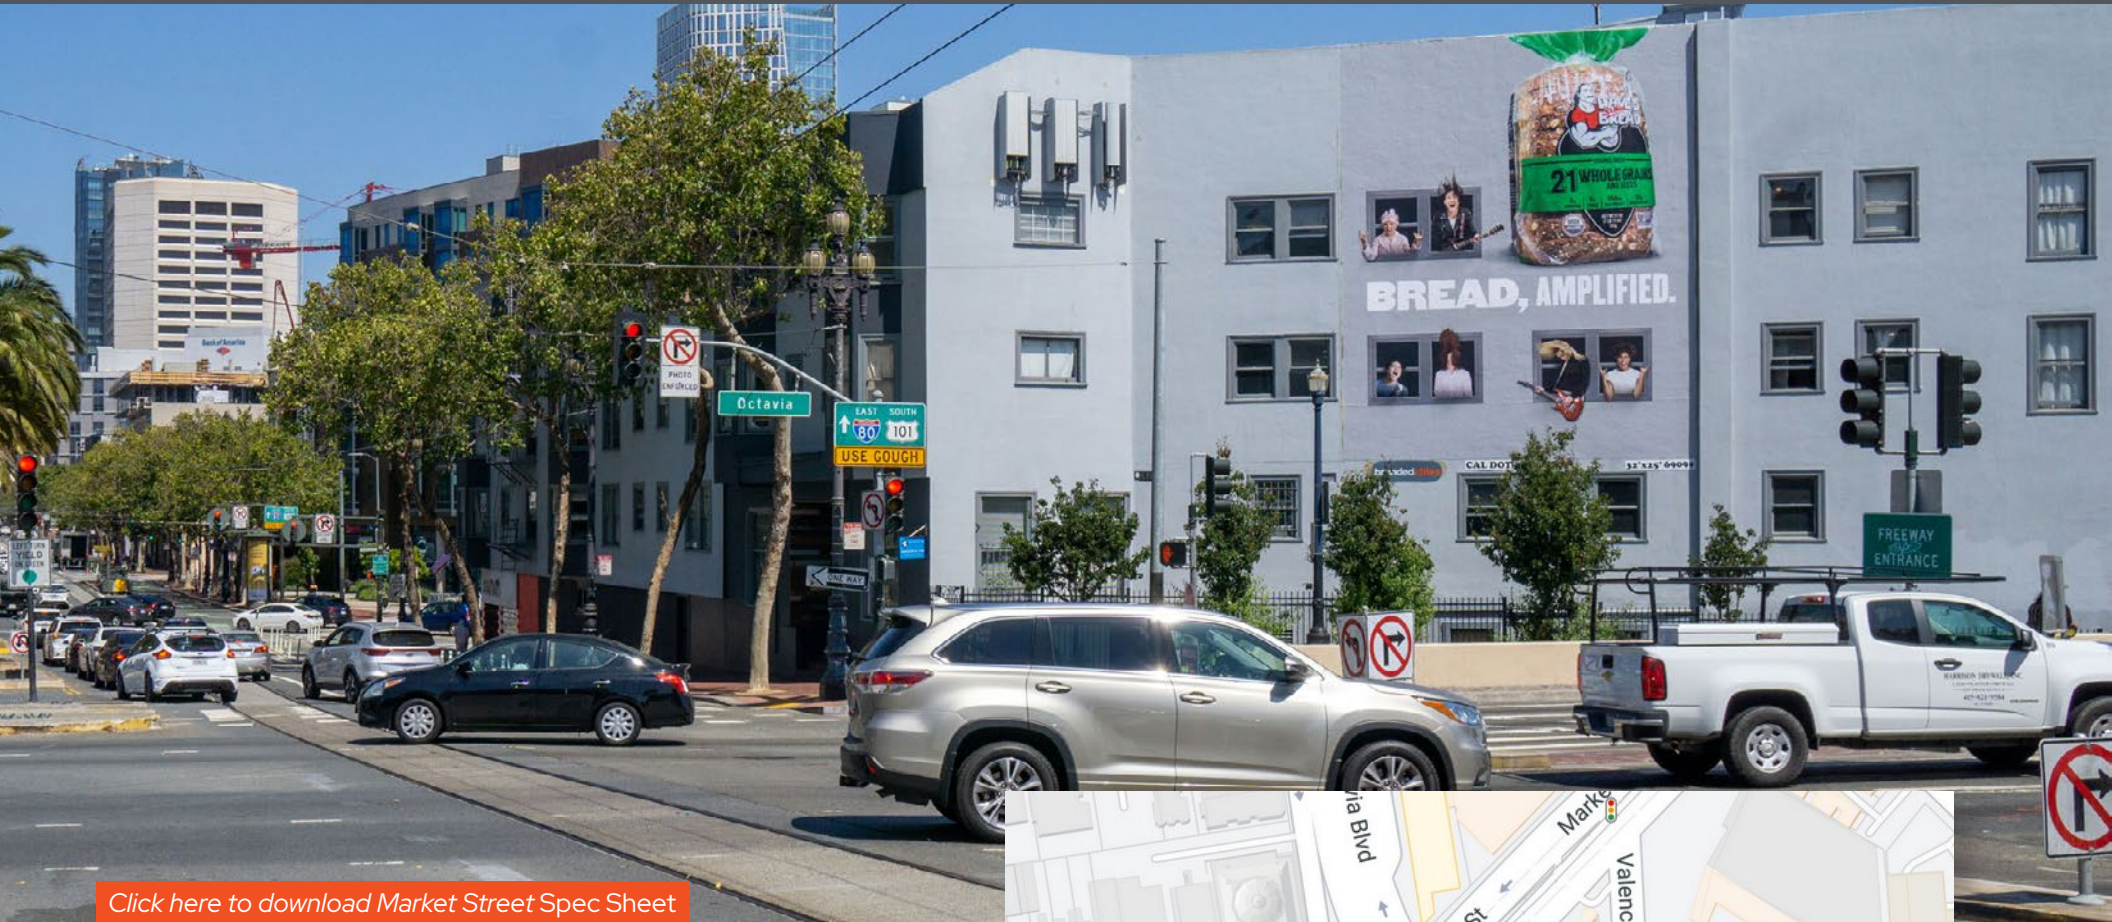

'Tis the season
to recharge

The all-electric Volkswagen ID.4

CAL DOT 32'x25' 60000

via
EAST SOUTH
80 101
USE GOUGH

ONE WAY

FREWAY
ENTRANCE

101
SOUTH

[Click here to download Market Street Spec Sheet](#)

BC UNIT ID: Market Street

LOCATION: Market Street @ Highway 101 Ramp

GEOPATH ID: 30650333

SIZE: 30'H x 24'W

FORMAT: Static

FACING: West

LAT: 37.771919

LONG: -122.423097

DESTINATION DESCRIPTION

This impactful wallscape is located in San Francisco's premier SoMa neighborhood. Located at a key intersection where Market Street, Valencia, Octavia and Highway 101 converge, this wallscape targets travelers heading towards the San Francisco International Airport and well as those traveling to I-80 and the Bay Bridge.