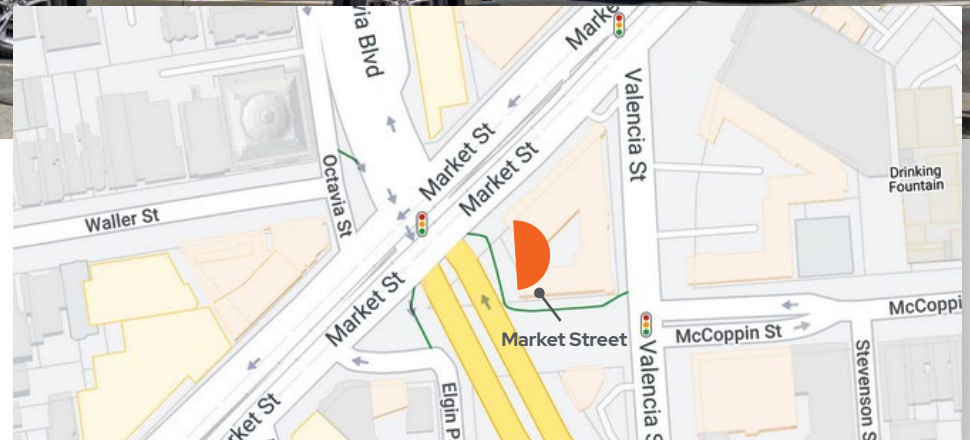

'Tis the season
to recharge

The all-electric Volkswagen ID.4

CAL DOT 32'x25' 60000

via
EAST SOUTH
80 101
USE GOUGH

ONE WAY

FREWAY
ENTRANCE

101
SOUTH

[Click here to download Market Street Spec Sheet](#)

BC UNIT ID: Market Street

LOCATION: Market Street @ Highway 101 Ramp

GEOPATH ID: 30650333

SIZE: 30'H x 24'W

FORMAT: Static

FACING: West

LAT: 37.771919

LONG: -122.423097

DESTINATION DESCRIPTION

This impactful wallscape is located in San Francisco's premier SoMa neighborhood. Located at a key intersection where Market Street, Valencia, Octavia and Highway 101 converge, this wallscape targets travelers heading towards the San Francisco International Airport and well as those traveling to I-80 and the Bay Bridge.