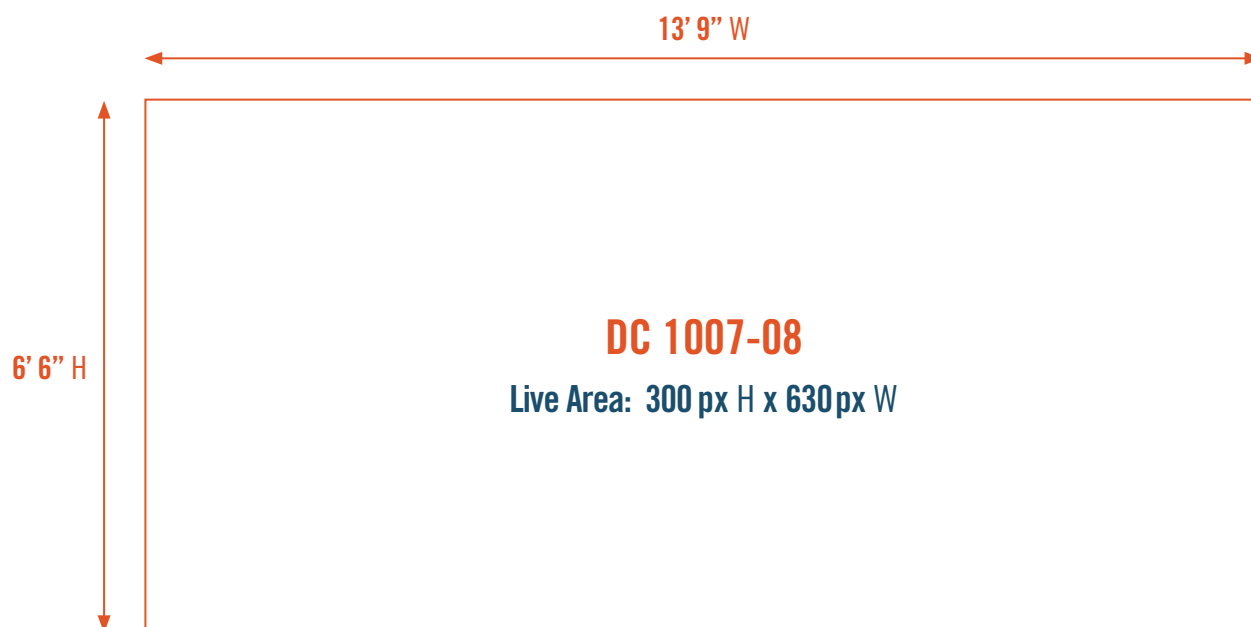

Content & File Format Specifications

Document Size (5 LCD's): 1920px H x 1080px W

Live Area: 1920px H x 1080px W

Resolution: (1.0) px @ 72 dpi

Color Mode: RGB

Copy Length: 15 seconds; 30 frames per second

Audio: Not supported

Hours: 5a-11:30p (M-Th); 5a-1a (F); 7a-1a (Sa); 8a-11p (Su)

For questions contact: programming@brandedcities.com

Content & File Format Specifications

Document Size: 300px H x 630px W

Live Area: 300px H x 630px W

Hours: 5a-11:30p (M-Th); 5a-1a (F); 7a-1a (Sa); 8a-11p (Su)

For questions contact: programming@brandedcities.com

Content & File Format Specifications

Document Size: 360px H x 840px W

Live Area: 360px H x 840px W