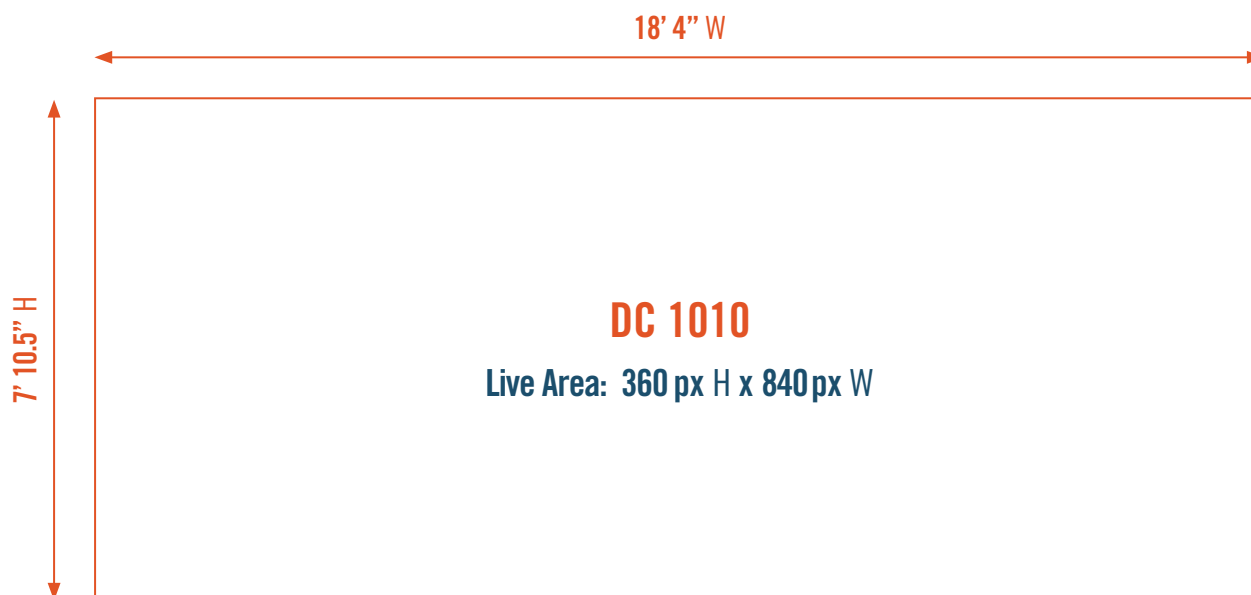

Content & File Format Specifications

Document Size (5 LCD's): 1920px H x 1080px W

Live Area: 1920px H x 1080px W

Resolution: (1.0) px @ 72 dpi

Color Mode: RGB

Copy Length: 15 seconds; 30 frames per second

Audio: Not supported

Hours: 5a-11:30p (M-Th); 5a-1a (F); 7a-1a (Sa); 8a-11p (Su)

For questions contact: programming@brandedcities.com

Content & File Format Specifications

Document Size: 360px H x 840px W

Live Area: 360px H x 840px W