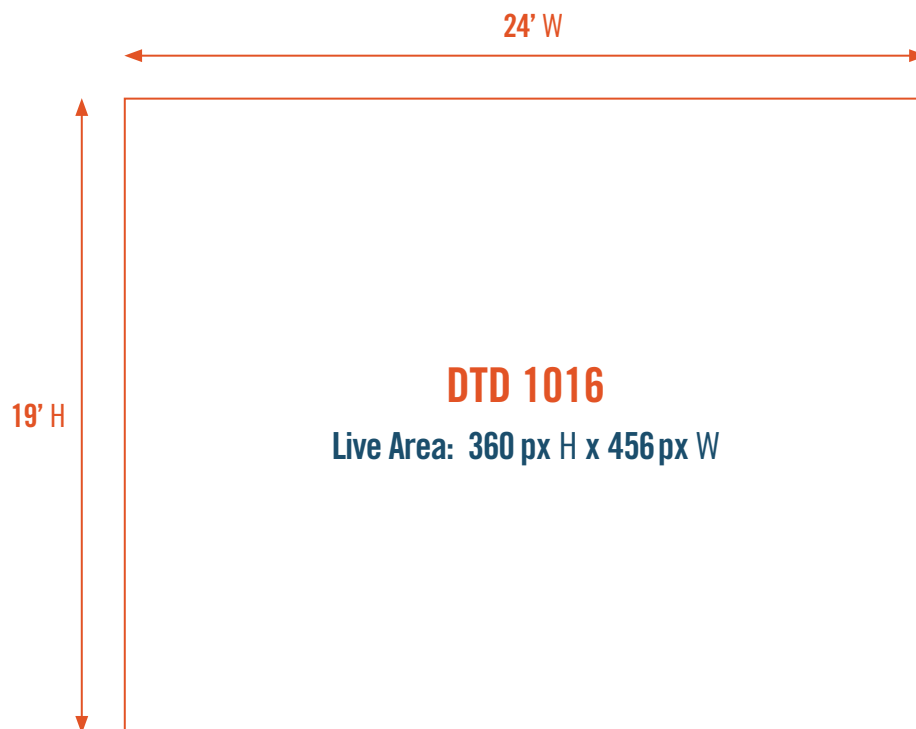

Content & File Format Specifications

Document Size: 462px H x 1100px W

Live Area: 462px H x 1100px W

Resolution: (1.0) px @ 72 dpi

Color Mode: RGB

Copy Length: 15 seconds; 30 frames per second

Audio: Not supported

programming@brandedcities.com

Content & File Format Specifications

Document Size: 360px H x 456px W

Live Area: 360px H x 456px W

Resolution: (1.0) px @ 72 dpi

Color Mode: RGB

Copy Length: 15 seconds; 30 frames per second

programming@brandedcities.com

Content & File Format Specifications

Document Size: 540px H x 960px W

Live Area: 540px H x 960px W

Resolution: (1.0) px @ 72 dpi

Color Mode: RGB

Copy Length: 15 seconds; 30 frames per second

programming@brandedcities.com

Content & File Format Specifications

Document Size: 216px H x 576px W

Live Area: 216px H x 576px W

Resolution: (1.0) px @ 72 dpi

Color Mode: RGB

Copy Length: 15 seconds; 30 frames per second