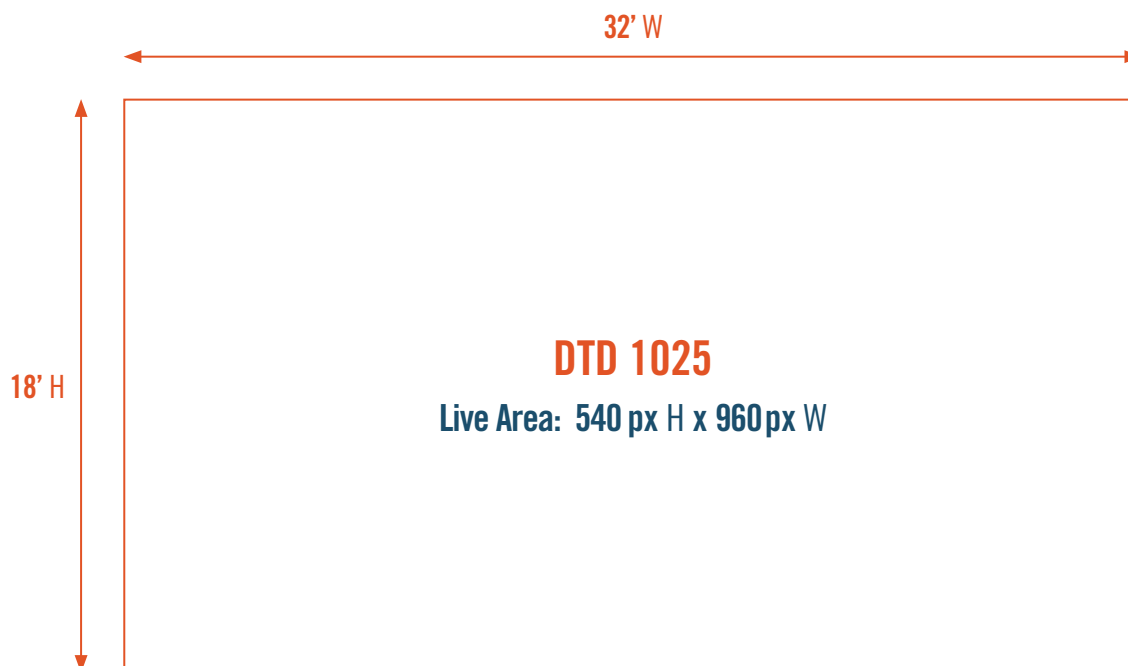

Content & File Format Specifications

Document Size: 462px H x 1100px W

Live Area: 462px H x 1100px W

Resolution: (1.0) px @ 72 dpi

Color Mode: RGB

Copy Length: 15 seconds; 30 frames per second

Audio: Not supported

programming@brandedcities.com

Content & File Format Specifications

Document Size: 360px H x 456px W

Live Area: 360px H x 456px W

Resolution: (1.0) px @ 72 dpi

Color Mode: RGB

Copy Length: 15 seconds; 30 frames per second

programming@brandedcities.com

Content & File Format Specifications

Document Size: 540px H x 960px W

Live Area: 540px H x 960px W

Resolution: (1.0) px @ 72 dpi

Color Mode: RGB

Copy Length: 15 seconds; 30 frames per second

programming@brandedcities.com

Content & File Format Specifications

Document Size: 216px H x 576px W

Live Area: 216px H x 576px W

Resolution: (1.0) px @ 72 dpi

Color Mode: RGB

Copy Length: 15 seconds; 30 frames per second