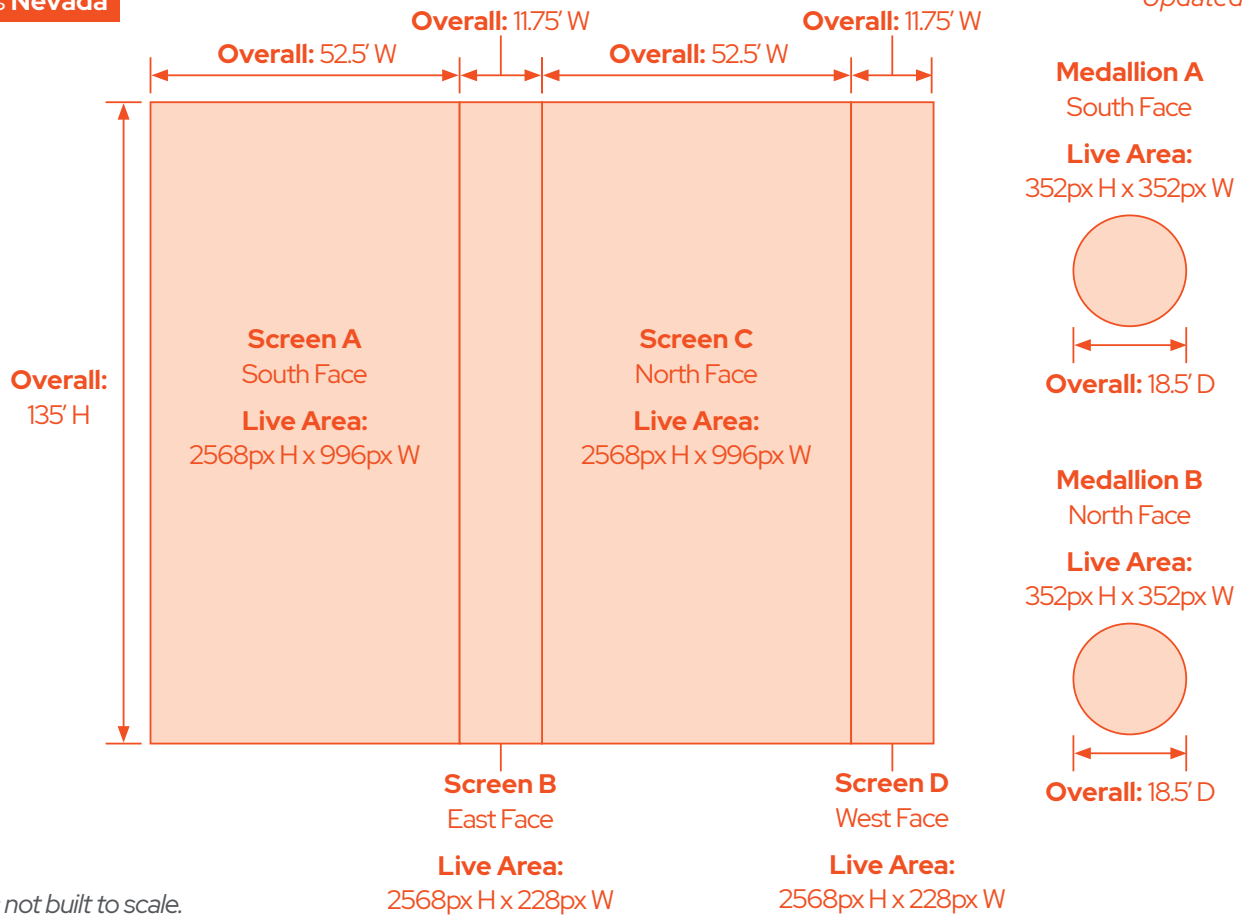

Please Note: The Horseshoe requires the delivery of a single file, the specs of which can be found on the next page. Please follow the links to the templates provided for the layout of the file.

Template Download

Please click the link below for the required templates.

Click here: [After Effects](#) | [Photoshop](#)

Las Vegas Nevada

Updated 04/24/2026

Page 1 of 2

*Schematic not built to scale.

Content & File Format Specifications

Final Content Size: 2930px H x 2448px W
 Live Area: Various (See Display Sizing Chart and Template)
 Resolution: (1.0) px @ 72 dpi
 Color Mode: RGB
 Copy Length: :15-seconds; 30 FPS
 Audio: Not supported
 Static Artwork: .jpg (max), baseline (standard)
 Motion Content: .mp4 (H.264 codec)

Las Vegas Nevada

Final rendered layout should look like the example below.
Please use the provided template for rendering the final creative.

Please click the link below for the required templates.
[Click here: After Effects + Tutorial | Photoshop](#) ←