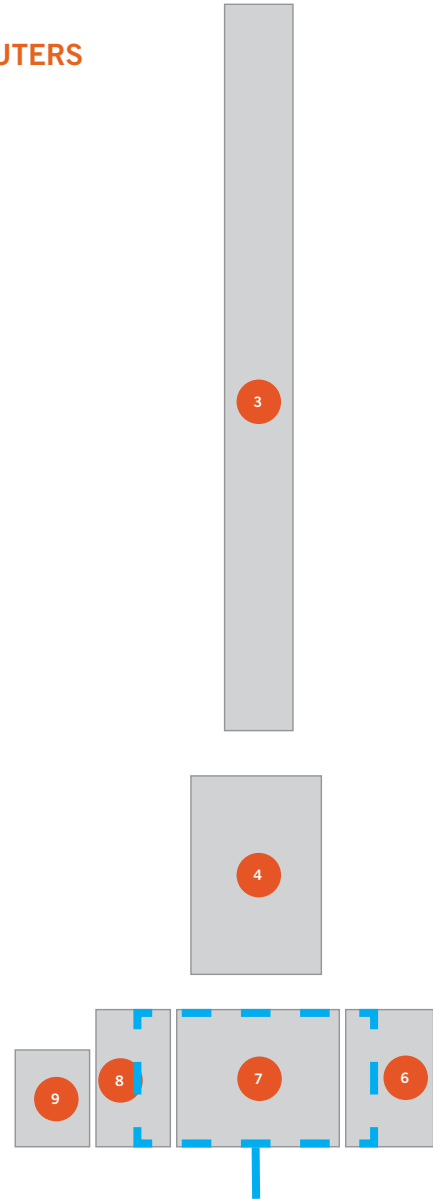

TS2 LIVE FEED

brandedcities

NASDAQ + THOMSON REUTERS COMBO | 7 SCREENS

DIGITAL SPEC SHEET

BC UNIT ID: TS2
LOCATION: 7TH AVE & 43RD ST
SIZE: 17,575sf
FORMAT: DIGITAL, ILLUMINATED
FACING: NE
LAT: 40.756660
LONG: -73.986701

programming@brandedcities.com

PH 602.224.3132

NASDAQ TOWER

LIVE FEED AREA

1080px HD-SDI, 16x9,
612px H x 1088p W

THOMSON REUTERS

LIVE FEED AREA

1080px HD-SDI, 16x9
(no cut-off; black fills remainder of
screens 6 & 8)