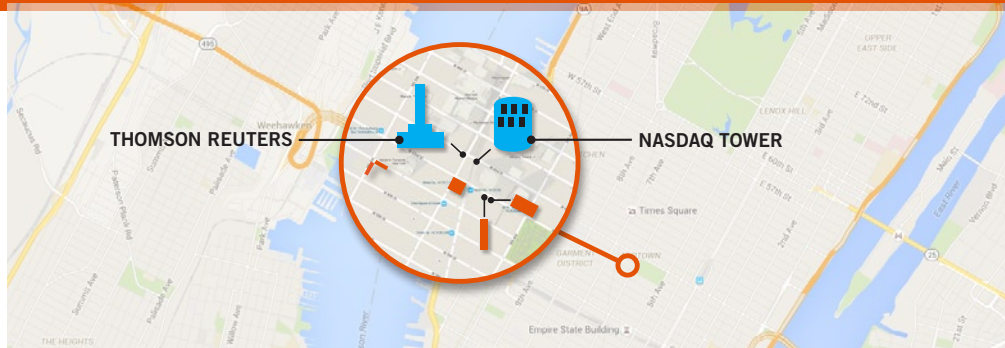

TS2 LIVE FEED

brandedcities

NASDAQ + THOMSON REUTERS COMBO | 7 SCREENS

DIGITAL SPEC SHEET

BC UNIT ID: TS2
LOCATION: 7TH AVE & 43RD ST
SIZE: 17,575sf
FORMAT: DIGITAL, ILLUMINATED
FACING: NE
LAT: 40.756660
LONG: -73.986701

BROADCAST VIDEO: IN THE SQUARE EVENT

Events that are taking place in the square can be fed to our signs LIVE via a camera crew and connecting microwave transmitter. To use this method the event needs to be in line-of-sight of the Thomson Reuters studio window (Military Island on South Bowtie is optimal location). The client's event team can use their equipment to control visuals to the sign or we can provide a crew.