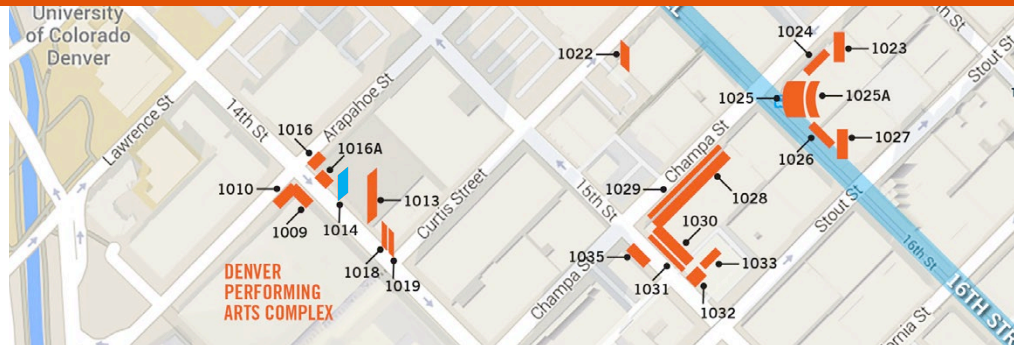

1014

BRANDED CITIES

DENVER, CO.

DOWNTOWN THEATRE DISTRICT

BC UNIT ID: DTD 1014
LOCATION: 14TH ST & CURTIS ST
GEOPATH ID: 30496024
SIZE: 48' H X 23' W
FORMAT: STATIC, ILLUMINATED
FACING: W
LAT: 39.745741
LONG: -104.997397

DESTINATION DESCRIPTION

This illuminated, vertical advertising display is positioned above the busy corner of 14th St. and Arapahoe St. in the heart of the Downtown Theater District. Facing 3 lanes of one-way traffic heading southeast on 14th St., it offers a long, unobstructed approach. Pedestrian visibility is also strong for this unit as a result of the adjacent Performing Arts Complex, the nearby campus of University of Colorado Denver and the Colorado Convention Center.