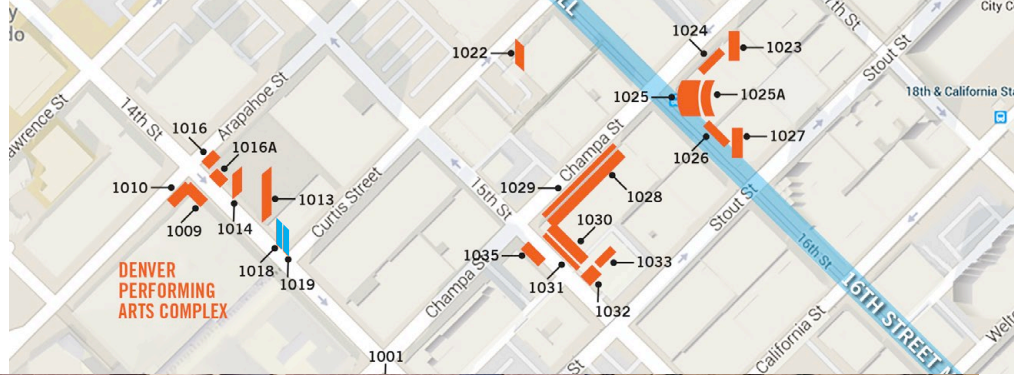

1018-19

DENVER, CO.

DOWNTOWN THEATRE DISTRICT

BC UNIT ID: DTD 1018-19
LOCATION: 14TH ST & CURTIS ST
GEOPATH IDs: **1018:** 30496025
1019: 30496026
SIZE: (2) 48' H x 14' W
FORMAT: STATIC
FACING: S
LAT: 39.745633
LONG: -104.997297

DESTINATION DESCRIPTION

Positioned across from the atrium entrance of the Denver Performing Arts Complex (DPAC), these two boards reach a wide audience attending year-round music, theatre and dance performances. The DPAC is the largest performing arts complex under one roof, housing ten performance spaces within four-blocks. The nearby Colorado Convention Center, downtown hotels and the University of Colorado all add to the heavily-pedestrian atmosphere surrounding the displays.