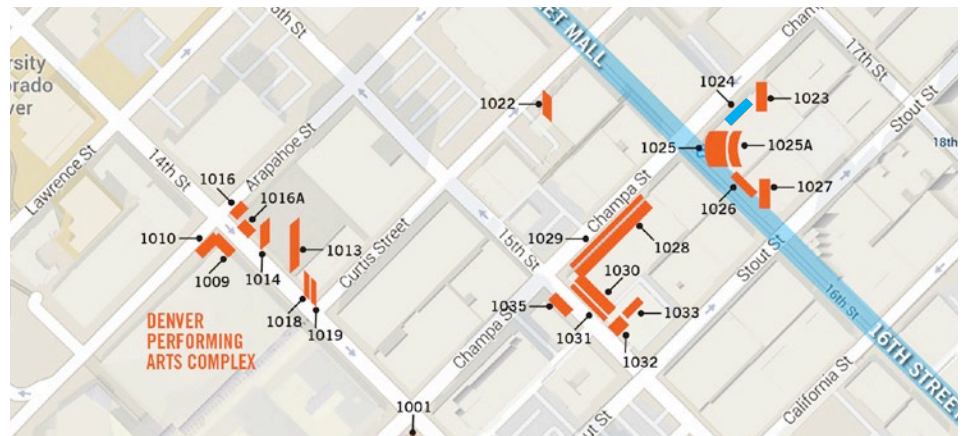

Denver Colorado

BC UNIT ID: DTD 1024
 LOCATION: 16th St Mall & Champa St
 GEOPATH ID: 30496017
 SIZE: 12' H X 60' W
 FORMAT: Static
 FACING: West
 LAT: 39.746635
 LONG: -104.993734

DESTINATION DESCRIPTION

This elevated, horizontal static is located on the corner of Champa St. and the 16th St. Mall and reads to continuous pedestrian and vehicular traffic. This corner is one of the main focal points within the Denver Theatre District, a hot spot for marketers to participate in activation and sponsorship opportunities in the main shopping, dining and gathering area in downtown Denver.