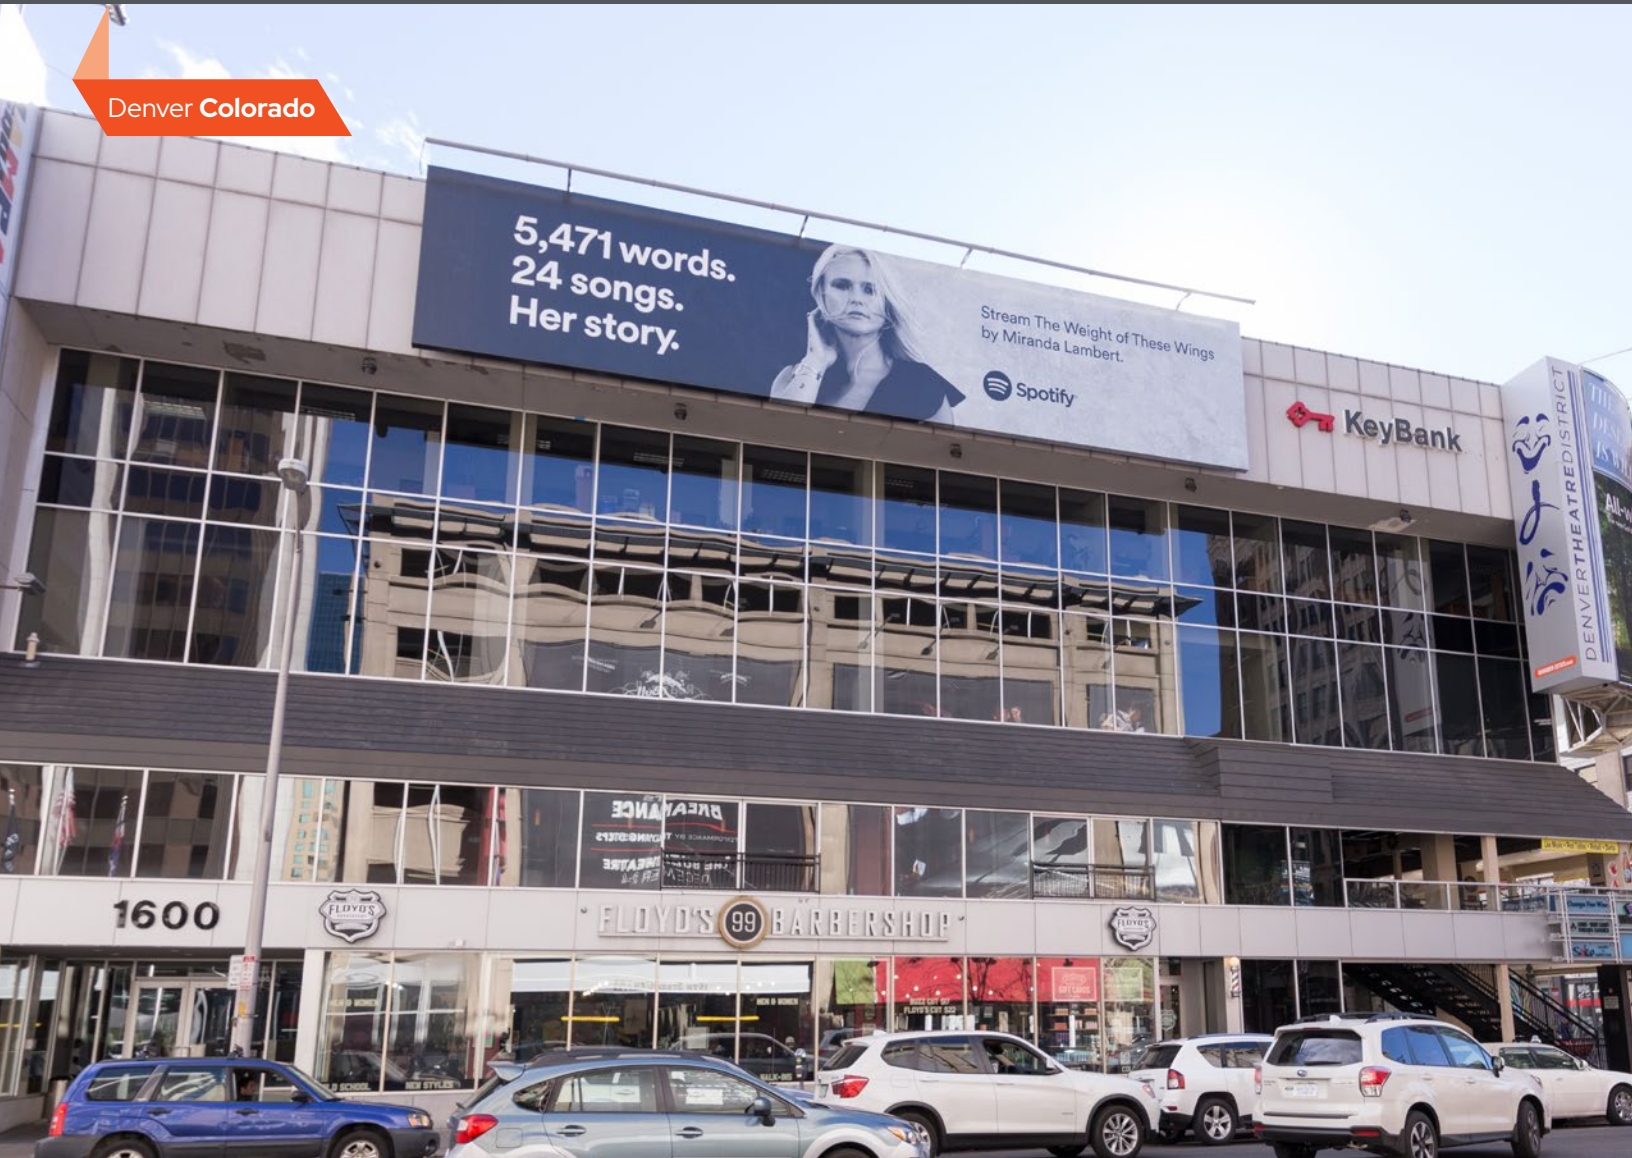

Denver Colorado

BC UNIT ID: DTD 1024
 LOCATION: 16th St Mall & Champa St
 GEOPATH ID: 30496017
 SIZE: 12' H X 60' W
 FORMAT: Static
 FACING: West
 LAT: 39.746635
 LONG: -104.993734

DESTINATION DESCRIPTION

This elevated, horizontal static is located on the corner of Champa St. and the 16th St. Mall and reads to continuous pedestrian and vehicular traffic. This corner is one of the main focal points within the Denver Theatre District, a hot spot for marketers to participate in activation and sponsorship opportunities in the main shopping, dining and gathering area in downtown Denver.