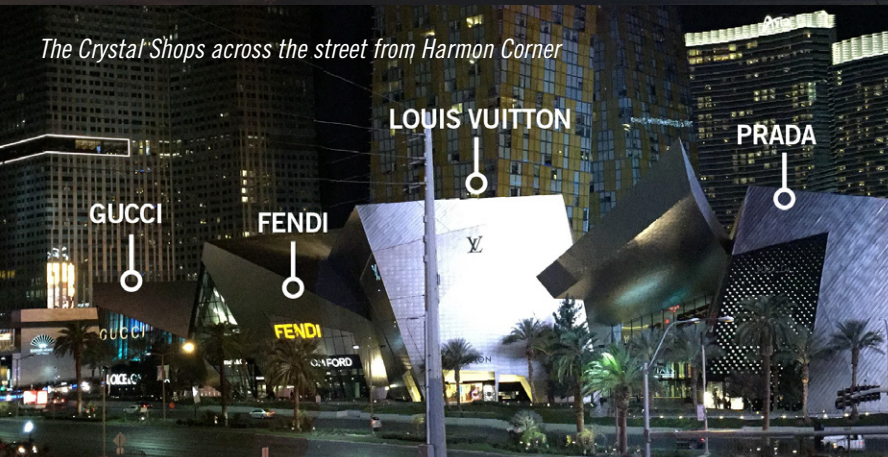

HARMON CORNER

LAS VEGAS, NV.

LAS VEGAS STRIP

BC UNIT ID: HARMON

LOCATION: S LAS VEGAS BLVD & E HARMON AVE

GEOPATH ID: 30711092

SIZE: 60' H x 306' W

FORMAT: DIGITAL

FACING: SW

LAT: 36.108911

LONG: -115.172150

The Crystal Shops across the street from Harmon Corner

Harmon Corner Bullnose

DESTINATION DESCRIPTION

Situated on the center of the world famous Las Vegas Strip and surrounded by all major hotels and casinos, this spectacular unit is the world's second largest digital board. The size of twenty-seven 14' x 48' billboards, Harmon Corner is ideal for cutting-edge, engaging and interactive campaigns.

Hours of Operation: 24 Hours/Day