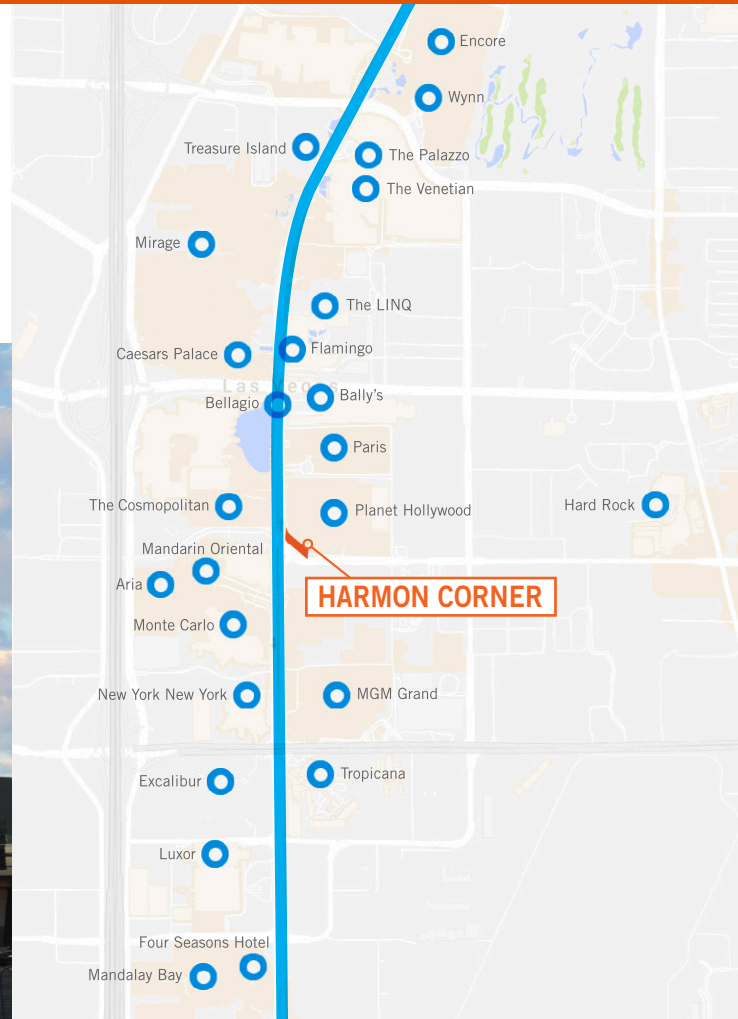

HARMON CORNER

LAS VEGAS, NV.

LAS VEGAS STRIP

BC UNIT ID: HARMON

LOCATION: S LAS VEGAS BLVD & E HARMON AVE

GEOPATH ID: 30711092

SIZE: 60' H x 306' W

FORMAT: DIGITAL

FACING: SW

LAT: 36.108911

LONG: -115.172150

The Crystal Shops across the street from Harmon Corner

Harmon Corner Bullnose

DESTINATION DESCRIPTION

Situated on the center of the world famous Las Vegas Strip and surrounded by all major hotels and casinos, this spectacular unit is the world's second largest digital board. The size of twenty-seven 14' x 48' billboards, Harmon Corner is ideal for cutting-edge, engaging and interactive campaigns.

Hours of Operation: 24 Hours/Day