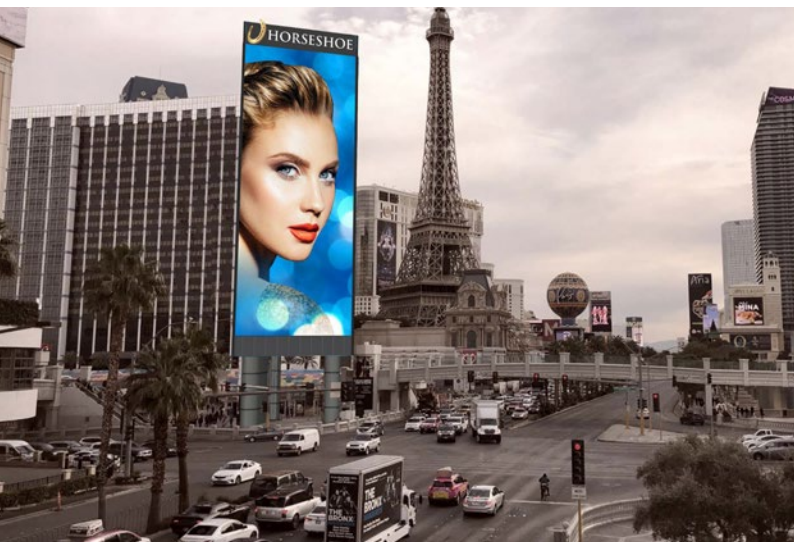

Las Vegas Nevada

BC UNIT ID: The Horseshoe
LOCATION: S. Las Vegas Blvd &
E Flamingo Rd
GEOGRAPHIC ID: 50489455, 50489465,
50489475
SIZE: over 17,000 sq. ft.
FORMAT: Digital
FACING: South, NW, East
LAT: 36.1143829
LONG: -115.1725582

The Horseshoe Spec Sheet

DESTINATION DESCRIPTION

At over 17,000 square feet and 180' tall, The Horseshoe, a three sided full motion digital screen is Branded Cities' newest offering on the most iconic intersection in Las Vegas. Located at Horseshoe Las Vegas (formerly Bally's), across from the iconic Bellagio fountains, The Horseshoe will impress audiences with its ultra-high resolution and unique form factor of three high-impact spectacles.