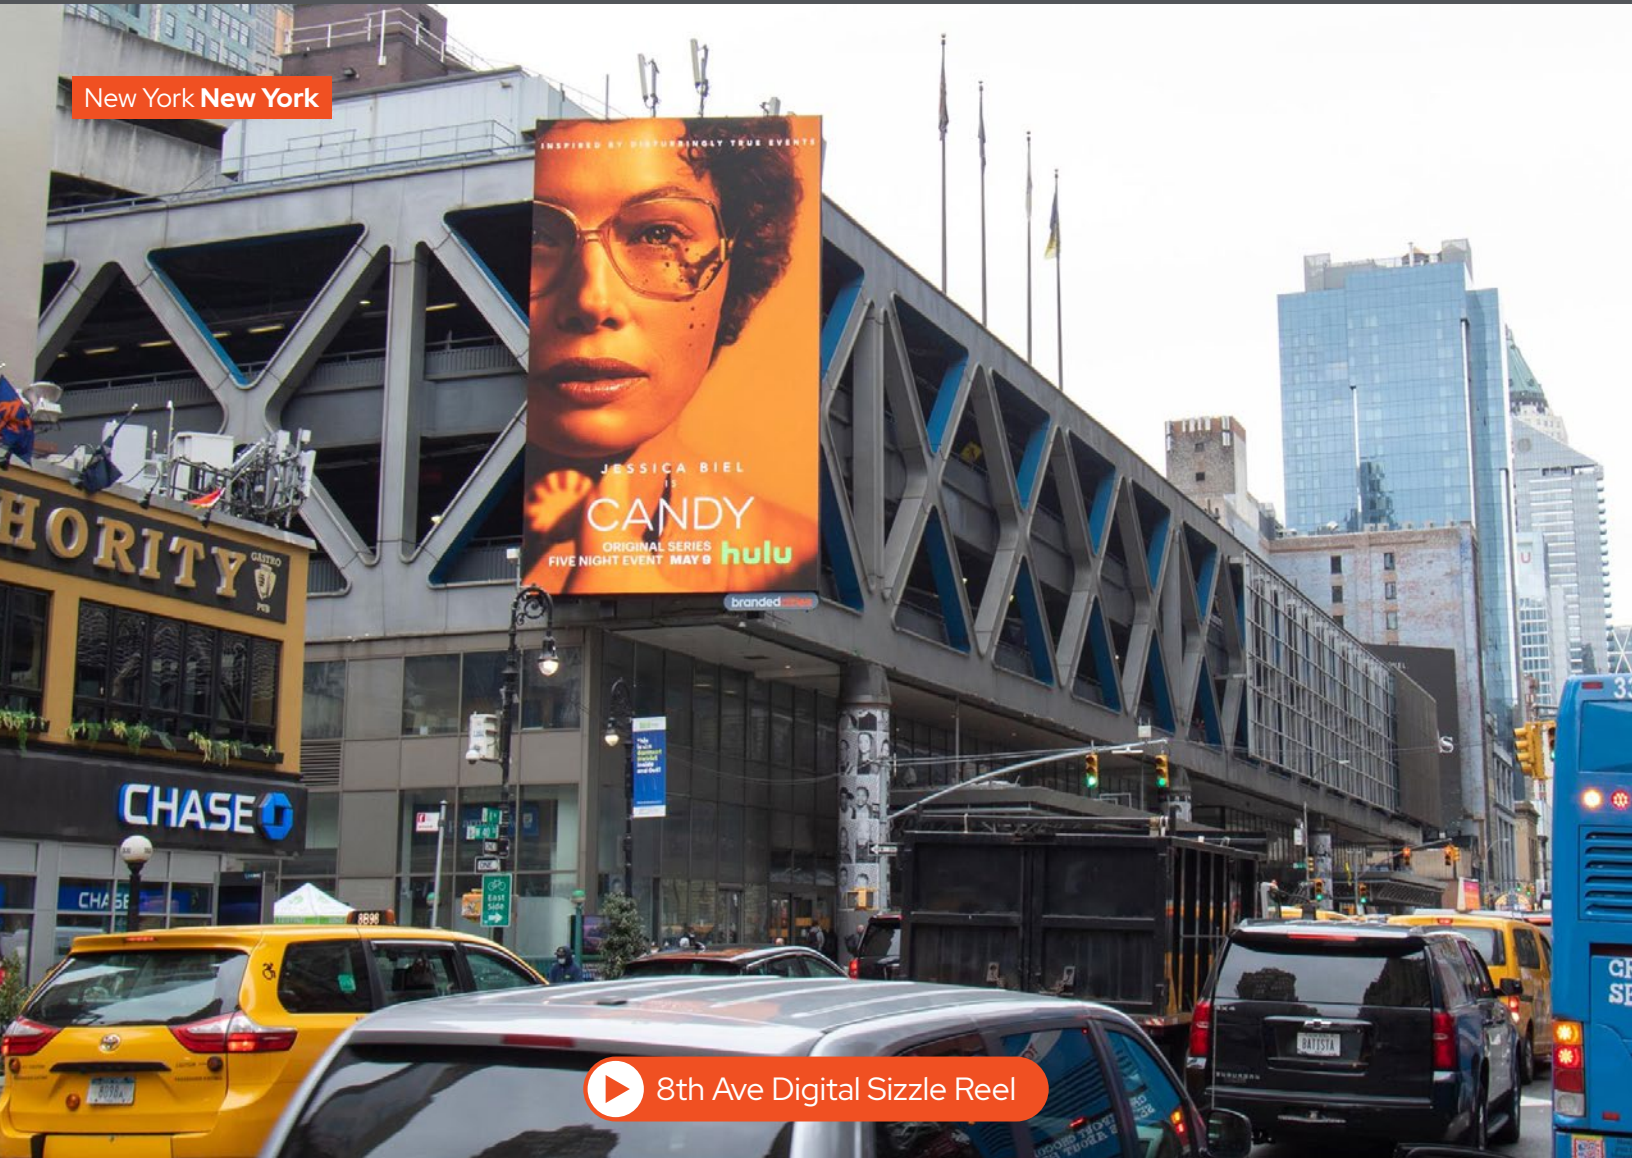

New York New York

▶ 8th Ave Digital Sizzle Reel

BC UNIT ID: 8th Ave Digital  
 LOCATION: 8th Ave and 40th St  
 GEOPATH ID: 50400146  
 SIZE: 42' 6" h x 25' 2" w  
 FORMAT: Digital  
 FACING: South  
 LAT: 40.7561206  
 LONG: -73.9908544

8th Ave Digital Spec Sheet

DESTINATION DESCRIPTION

Situated in Midtown Manhattan at the Port Authority Bus Terminal, this digital display is a major focal point for northbound traffic on the 8th Avenue commuter corridor. At over 1,000 square feet this large-format, full-motion digital spectacular will provide long reads up 8th Avenue, from as far back as Madison Square Garden and Moynihan Train Hall at Penn Station.