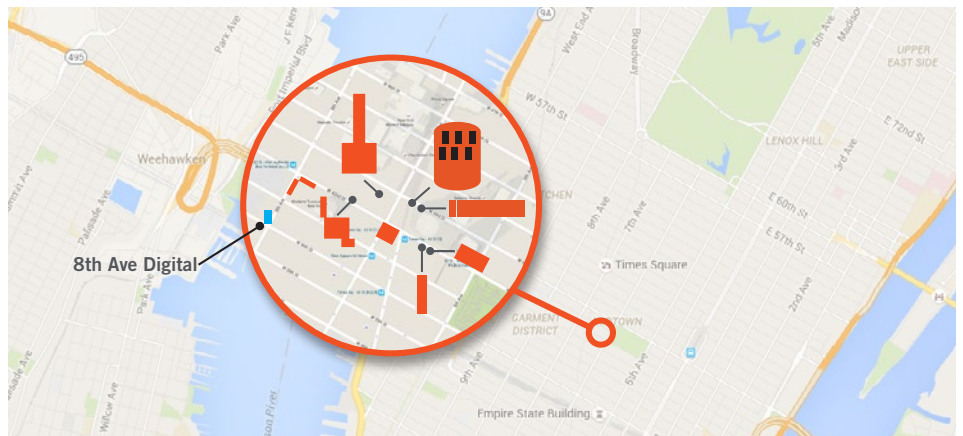

New York New York

▶ 8th Ave Digital Sizzle Reel

BC UNIT ID: 8th Ave Digital  
 LOCATION: 8th Ave and 40th St  
 GEOPATH ID: 50400146  
 SIZE: 42' 6" h x 25' 2" w  
 FORMAT: Digital  
 FACING: South  
 LAT: 40.7561206  
 LONG: -73.9908544

8th Ave Digital Spec Sheet

DESTINATION DESCRIPTION

Situated in Midtown Manhattan at the Port Authority Bus Terminal, this digital display is a major focal point for northbound traffic on the 8th Avenue commuter corridor. At over 1,000 square feet this large-format, full-motion digital spectacular will provide long reads up 8th Avenue, from as far back as Madison Square Garden and Moynihan Train Hall at Penn Station.