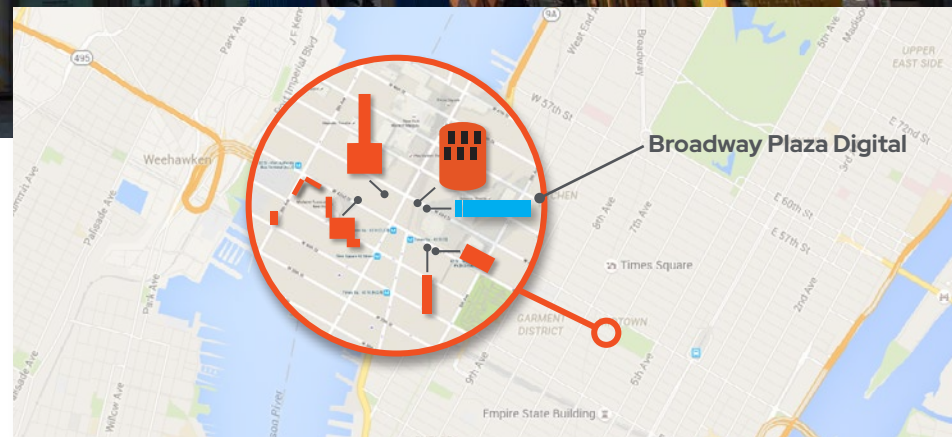

H&M

Wear. Care. Recycle.

About Love
TIFFANY & CO.

brandedcities

Nasdaq

Nasdaq

[Click here to download Broadway Plaza Digital Spec Sheet](#)

BC UNIT ID: Broadway Plaza Digital
LOCATION: Broadway between 42nd and 43rd
GEOPATH ID: tbd
SIZE: 19' h x 95' w
FORMAT: Full-Motion Digital
FACING: West and North
LAT: 40.7562513
LONG: -73.9860969

DESTINATION DESCRIPTION

Located above one of Times Square's main pedestrian plazas, the Broadway Plaza Digital's full-motion screen is capable of targeting a mix of high-income consumers visiting neighboring Nasdaq and business professionals who come to the area for the gourmet food stands and people watching. As a result of visitors coming to the area to interact with the street performances that occur directly below the Broadway Plaza Digital sign, brands will enjoy the added benefit of some of the longest dwell times in Out of Home advertising.

Hours of Operation: 20 Hours/Day