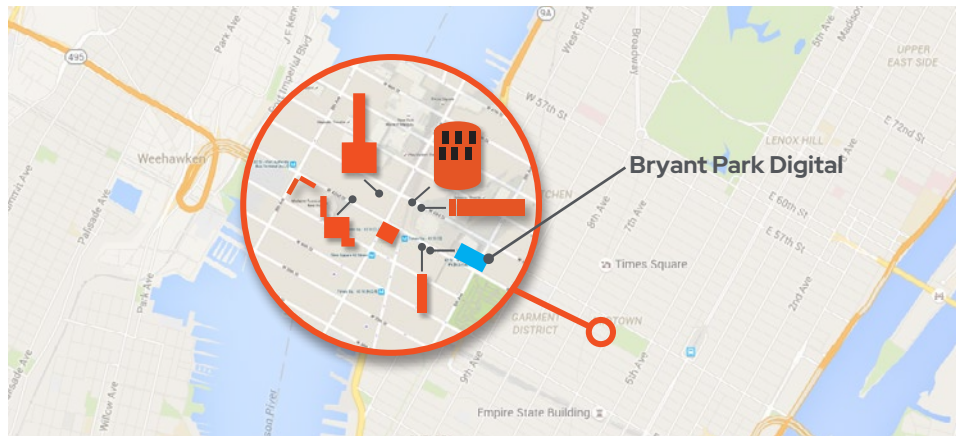

New York New York

BC UNIT ID: BPD
LOCATION: 42nd St & 6th Ave
GEOPATH ID: 30711048
SIZE: 28' h x 76' w
FORMAT: Digital
FACING: North
LAT: 40.755252
LONG: -73.985628

[Bryant Park Digital Spec Sheet](#)

DESTINATION DESCRIPTION

Situated in Midtown Manhattan, across from the Bank of America Tower, this digital display is a major focal point on 42nd Street's highly trafficked commuter corridor, linking Grand Central to the Port Authority. A half block west of Bryant Park, this spectacular is the only large format full-motion digital east of Times Square and is mere steps from Tourneau, Pandora, Equinox, SoulCycle and Whole Foods Market.

Hours of Operation: 20 Hours/Day