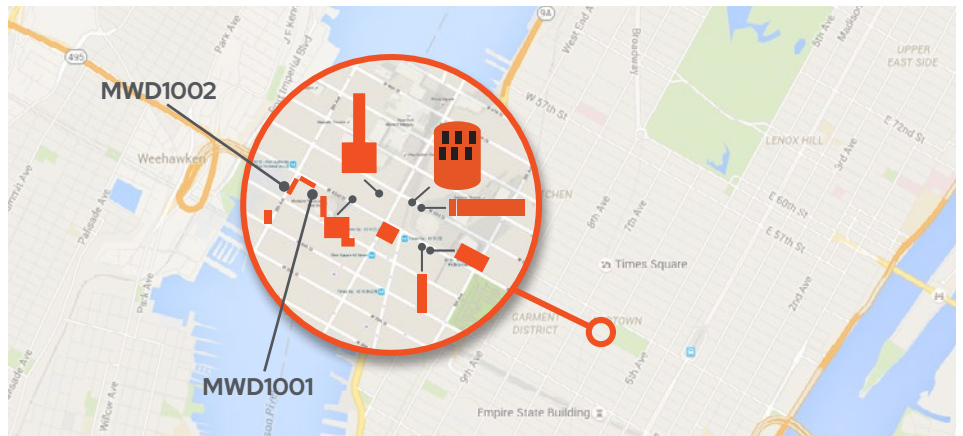

[▶ Midtown West Digital Sizzle Reel](#)

**BC UNIT ID:** MWD1001 & MWD1002  
**LOCATION:** 42nd St & 8th Ave  
**GEOPATH ID:** 30816709 & 30816711  
**SIZE:** 20' H X 60' W (With 8' Return)  
**FORMAT:** Digital  
**FACING:** Northeast & Northwest  
**LAT:** 40.75706  
**LONG:** -73.98967

## DESTINATION DESCRIPTION

Positioned directly across from the Port Authority Terminal, the Midtown West Digitals will be at the start and end point of over 225,000 commuters' daily travels into and out of Manhattan. Additionally, the Midtown West Digitals are capable of targeting key retail along the 42nd Street Commuter Corridor, which links Grand Central Terminal to the Port Authority Terminal.