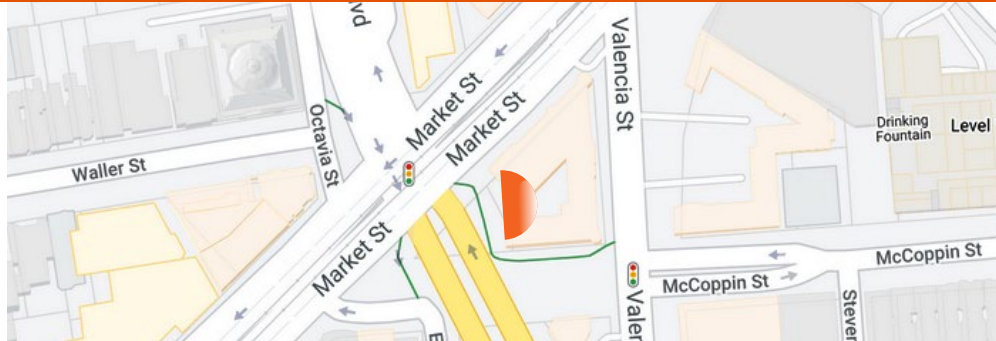

MARKET STREET

SAN FRANCISCO, CA

BC UNIT ID: MARKET STREET
LOCATION: MARKET STREET @ HIGHWAY 101 RAMP
GEOPATH ID: 30650333
SIZES: 30'H X 24'W
FORMAT: STATIC
FACING: WEST
LAT: 37.771919
LONG: -122.423097

DESTINATION DESCRIPTION

This impactful wallscape is located in San Francisco's premier SoMa neighborhood. Located at a key intersection where Market Street, Valencia, Octavia and Highway 101 converge, this wallscape targets travelers heading towards the San Francisco International Airport and well as those traveling to I-80 and the Bay Bridge.