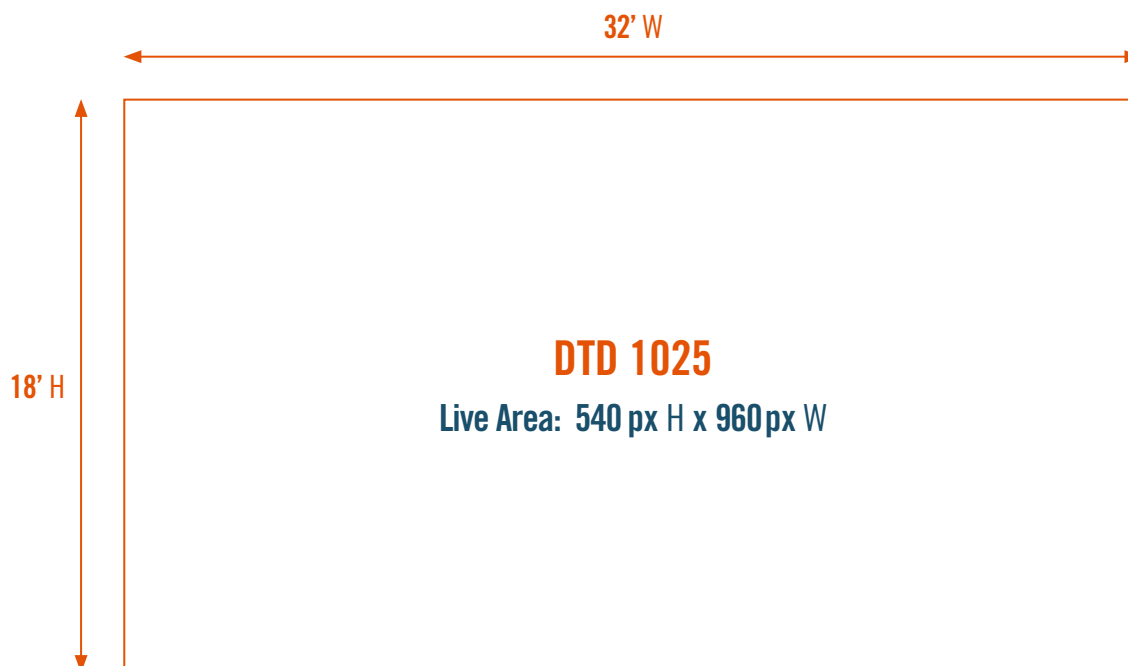

Content & File Format Specifications

Document Size: 462px H x 1100px W

Live Area: 462px H x 1100px W

Resolution: (1.0) px @ 72 dpi

Color Mode: RGB

Copy Length: 15 seconds; 30 frames per second

Audio: Not supported

programming@brandedcities.com

Content & File Format Specifications

Document Size: 360px H x 456px W

Live Area: 360px H x 456px W

Resolution: (1.0) px @ 72 dpi

Color Mode: RGB

Copy Length: 15 seconds; 30 frames per second

programming@brandedcities.com

Content & File Format Specifications

Document Size: 540px H x 960px W

Live Area: 540px H x 960px W

Resolution: (1.0) px @ 72 dpi

Color Mode: RGB

Copy Length: 15 seconds; 30 frames per second

programming@brandedcities.com

Content & File Format Specifications

Document Size: 256px H x 880px W

Live Area: 256px H x 880px W

Resolution: (1.0) px @ 72 dpi

Color Mode: RGB

Copy Length: 15 seconds; 30 frames per second