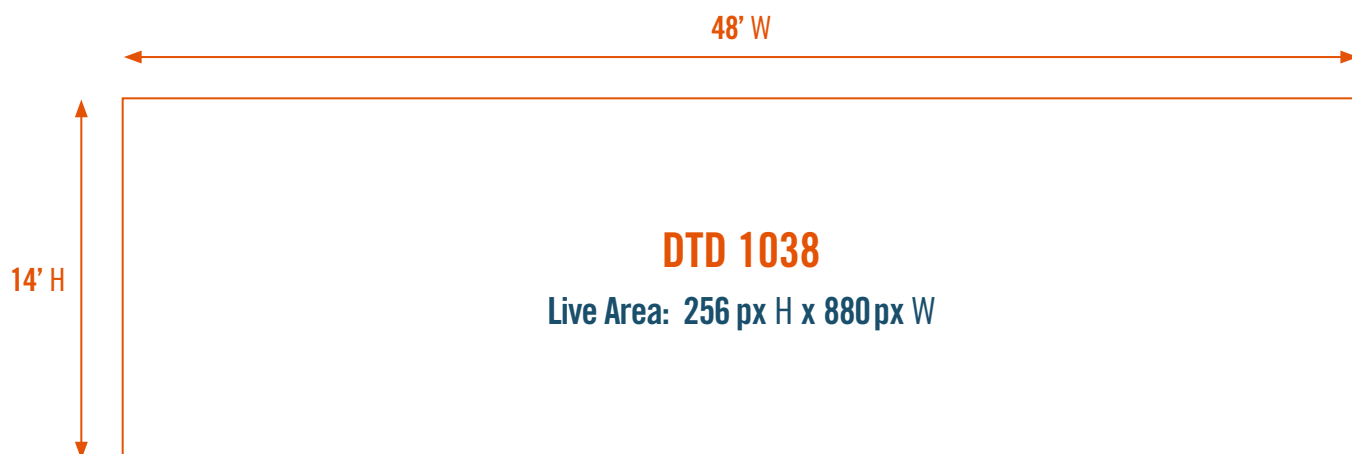

programming@brandedcities.com

Content & File Format Specifications

Document Size: 256px H x 880px W

Live Area: 256px H x 880px W

Resolution: (1.0) px @ 72 dpi

Color Mode: RGB

Copy Length: 15 seconds; 30 frames per second