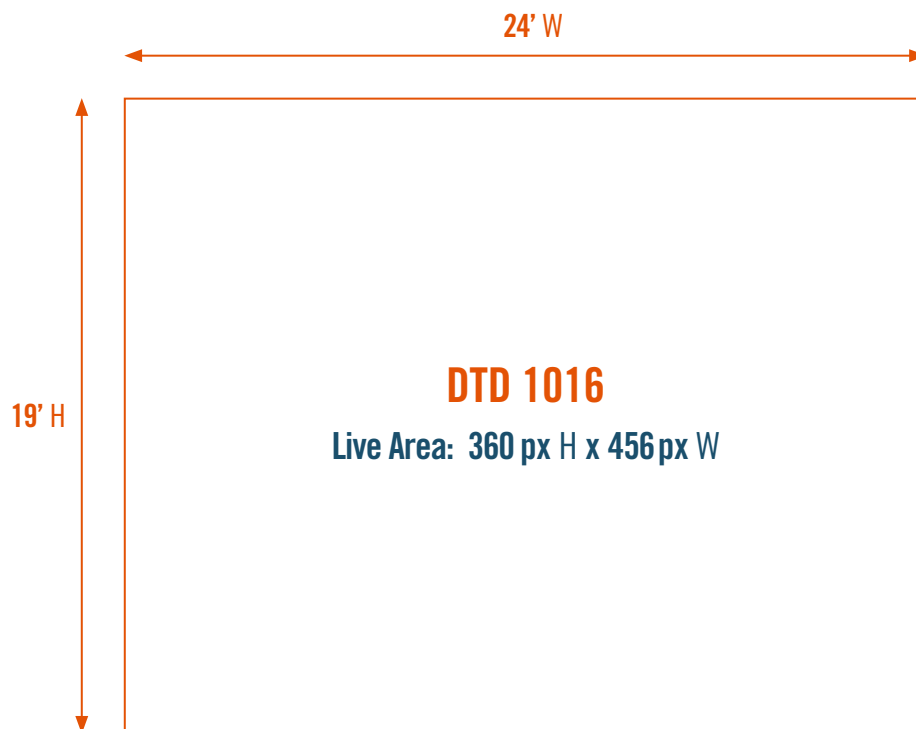

Content & File Format Specifications

Document Size: 462px H x 1100px W

Live Area: 462px H x 1100px W

Resolution: (1.0) px @ 72 dpi

Color Mode: RGB

Copy Length: 15 seconds; 30 frames per second

Audio: Not supported

programming@brandedcities.com

Content & File Format Specifications

Document Size: 360px H x 456px W

Live Area: 360px H x 456px W

Resolution: (1.0) px @ 72 dpi

Color Mode: RGB

Copy Length: 15 seconds; 30 frames per second

programming@brandedcities.com

Content & File Format Specifications

Document Size: 540px H x 960px W

Live Area: 540px H x 960px W

Resolution: (1.0) px @ 72 dpi

Color Mode: RGB

Copy Length: 15 seconds; 30 frames per second

programming@brandedcities.com

Content & File Format Specifications

Document Size: 256px H x 880px W

Live Area: 256px H x 880px W

Resolution: (1.0) px @ 72 dpi

Color Mode: RGB

Copy Length: 15 seconds; 30 frames per second