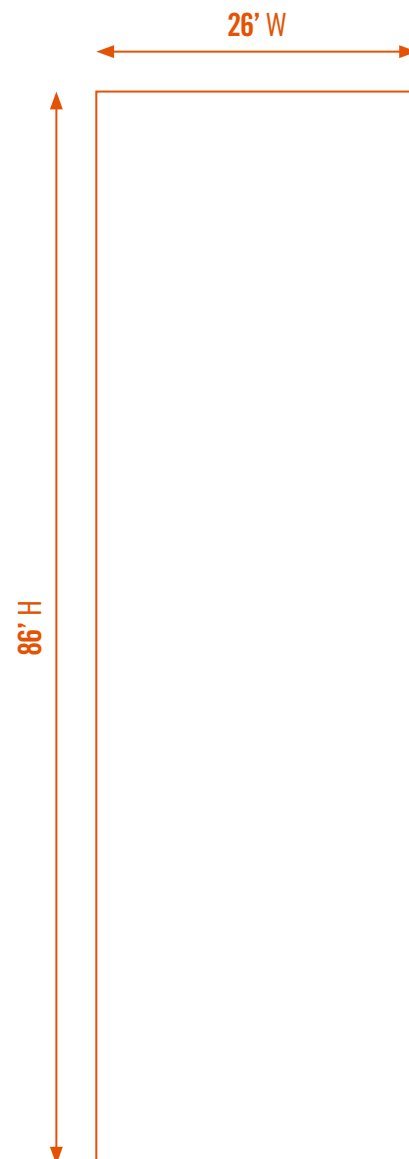

Content & File Format Specifications

Content Size: 1376px H x 416px W

Live Area: 1376px H x 416px W

Resolution: (1.0) px @ 72 dpi

Color Mode: RGB

Copy Length: :15 seconds; 30 FPS

Audio: Not supported

Static Artwork: .jpg (max), baseline (standard)

Motion Artwork: .mp4 (H.264 codec)

Deadlines

Final content must be received **(2) two full business days** prior to posting. Additional lead time may be required for multiple files.

Non-English copy will be subject to review and translation. Please allow for **a minimum of (1) one additional business day** for processing.

Template Downloads

Recommended templates:

After Effects | Photoshop

File Delivery

Upload to Branded Cities sharefile:

<https://brandedcities.sharefile.com/r-r66ff5de0b924a18b>

Hours of Operation

Hours: 6:00a-2:00a (Monday-Sunday)

Inquiries

If you require assistance with creating content, please contact your Branded Cities Sales Representative.

Production contact: programming@brandedcities.com

NY 3002

1376 px H x 416 px W