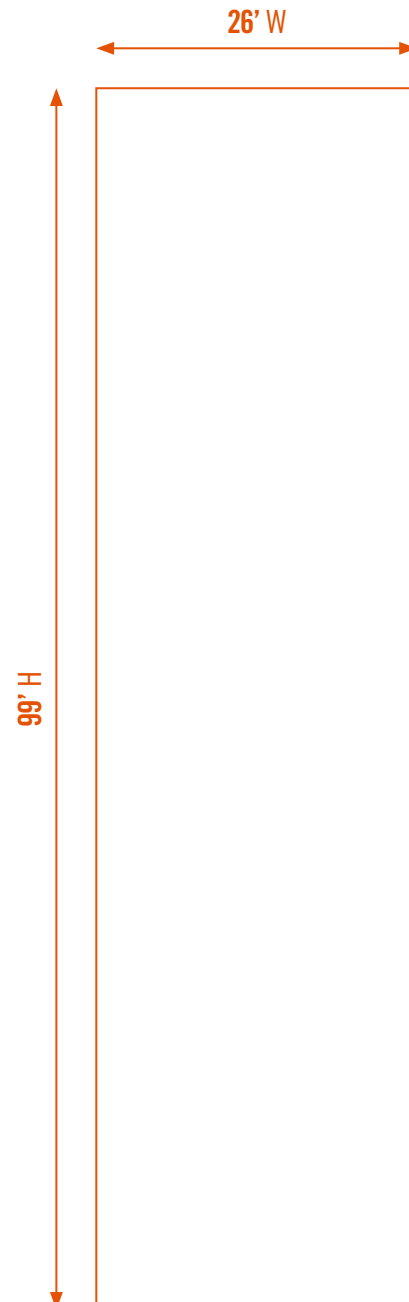

Content & File Format Specifications

Content Size: 1584px H x 416px W

Live Area: 1584px H x 416px W

Resolution: (1.0) px @ 72 dpi

Color Mode: RGB

Copy Length: :15 seconds; 30 FPS

Audio: Not supported

Static Artwork: .jpg (max), baseline (standard)

Motion Artwork: .mp4 (H.264 codec)

Deadlines

Final content must be received **(2) two full business days** prior to posting. Additional lead time may be required for multiple files.

Non-English copy will be subject to review and translation. Please allow for **a minimum of (1) one additional business day** for processing.

Template Downloads

Recommended templates:

After Effects | Photoshop

File Delivery

Upload to Branded Cities sharefile:

<https://brandedcities.sharefile.com/r-r66ff5de0b924a18b>

Hours of Operation

Hours: 6:00a-2:00a (Monday-Sunday)

Inquiries

If you require assistance with creating content, please contact your Branded Cities Sales Representative.

Production contact: programming@brandedcities.com

NY 3001

1584 px H x 416 px W