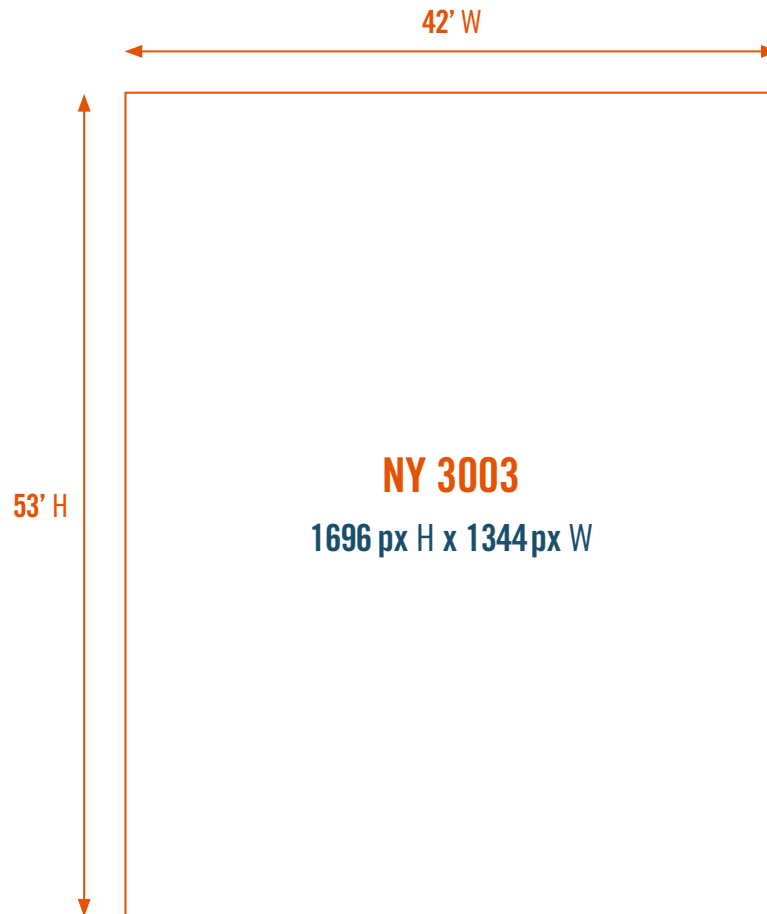

Content & File Format Specifications

Content Size: 1696px H x 1344px W

Live Area: 1696px H x 1344px W

Resolution: (1.0) px @ 72 dpi

Color Mode: RGB

Copy Length: :15 seconds; 30 FPS

Audio: Not supported

Static Artwork: .jpg (max), baseline (standard)

Motion Artwork: .mp4 (H.264 codec)

Deadlines

Final content must be received **two full business days** prior to posting. Additional lead time may be required for multiple files.

Non-English copy will be subject to review and translation. Please allow for a **minimum of (1) one additional business day** for processing.

Template Downloads

Recommended templates:

After Effects | Photoshop

File Delivery

Upload to Branded Cities sharefile:

<https://brandedcities.sharefile.com/r-r66ff5de0b924a18b>

Hours of Operation

Hours: 6:00a-2:00a (Monday-Sunday)

Inquiries

If you require assistance with creating content, please contact your Branded Cities Sales Representative.

Production contact: programming@brandedcities.com