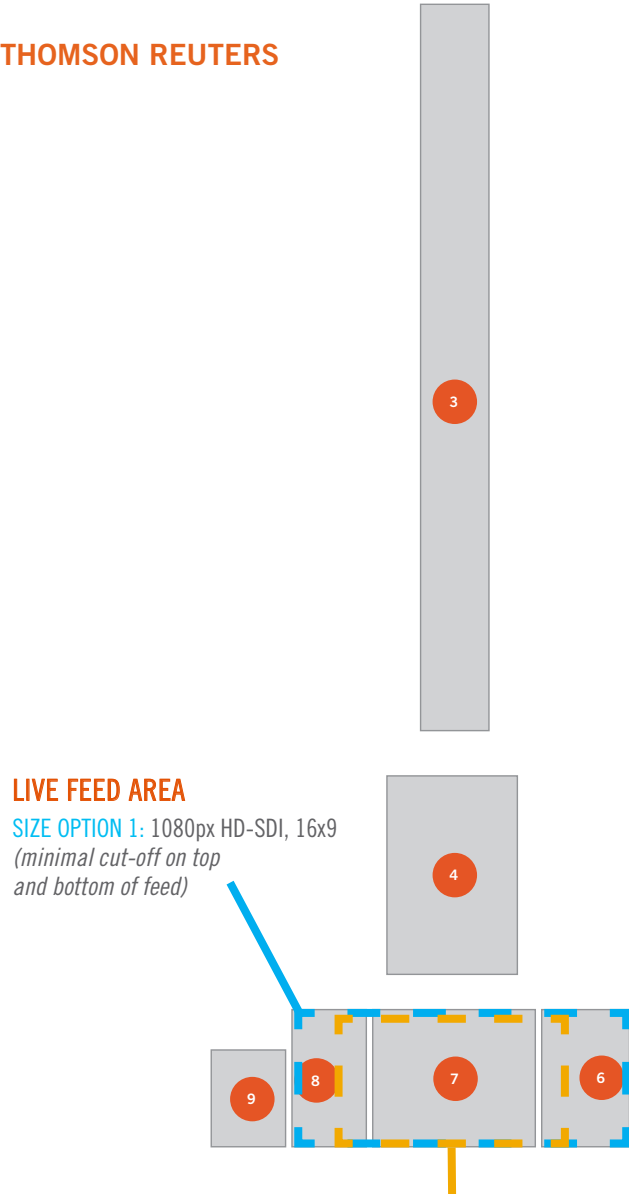

programming@brandedcities.com

PH 602.224.3132

TS2 LIVE FEED

NEW YORK, NY.

NASDAQ TOWER/THOMSON REUTERS COMBO

NASDAQ TOWER

LIVE FEED AREA

SIZE OPTION 1: 1080px HD-SDI, 16x9,
1030px H x 1832p W

LIVE FEED AREA

SIZE OPTION 2: 1080px HD-SDI, 16x9,
612px H x 1088p W

THOMSON REUTERS

LIVE FEED AREA

SIZE OPTION 1: 1080px HD-SDI, 16x9
*(minimal cut-off on top
and bottom of feed)*

LIVE FEED AREA

SIZE OPTION 2: 1080px HD-SDI, 16x9
*(no cut-off; black fills remainder of
screens 6 & 8)*